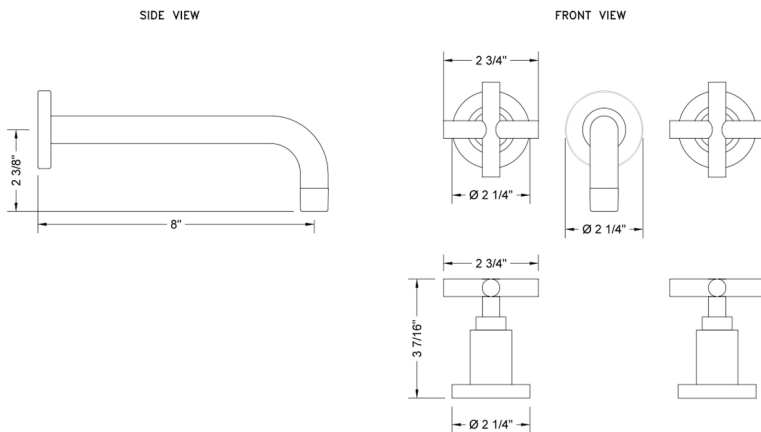

### FEATURES:

- All brass construction
- 1/4 turn ceramic valves
- Stationary wall mounted spout
- Available flow rates: 0.5 - 1.5 GPM. Standard flow rate is 1.5 GPM
- To order non-standard flow rate add rate to part number (e.g. 8110-L-TRIM-0.5-PCH)
- Not available in ULB
- Requires rough kit 6660-RGH for single handle trim & 5550-RGH for 2 handle trim
- Drain not included

### SPECIFICATION DRAWING: