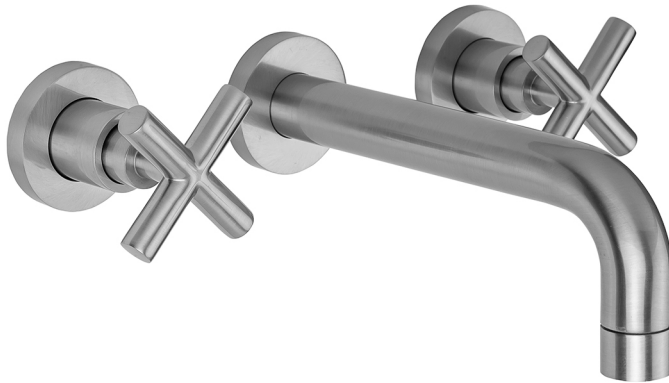

## Contempo Wall Faucet TRIM with Cross Handles

Model #: 9880-W-WT462-TR-

### FEATURES:

- All brass construction
- 1/4 turn ceramic valves
- Stationary wall mounted spout
- Available flow rates: 0.5 - 1.5 GPM. Standard flow rate is 1.5 GPM
- To order non-standard flow rate add rate to part number (e.g. 8110-L-TRIM-0.5-PCH)
- Not available in ULB
- Requires rough kit 6660-RGH for single handle trim & 5550-RGH for 2 handle trim
- Drain not included