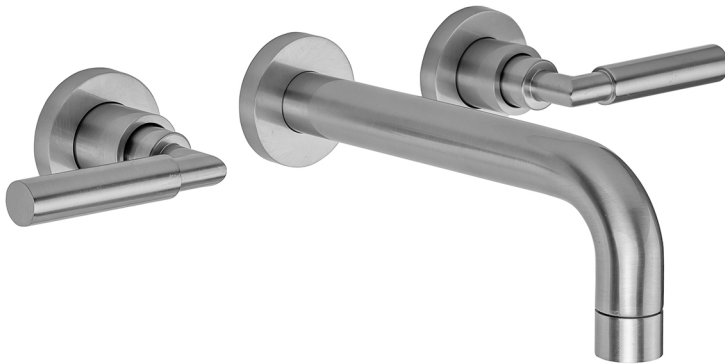

## Contempo Wall Faucet with Lever Handles

Model #: 9880-W-WT459-TR-

### FEATURES:

- All brass construction
- 1/4 turn ceramic valves
- Stationary wall mounted spout
- Available flow rates: 0.5 - 1.5 GPM. Standard flow rate is 1.5 GPM
- To order non-standard flow rate add rate to part number (e.g. 8110-L-TRIM-0.5-PCH)
- Not available in ULB
- Requires rough kit 6660-RGH for single handle trim & 5550-RGH for 2 handle trim
- Drain not included