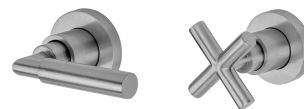

SPECIFICATION DRAWING:

AVAILABLE HANDLES:

WT459

WT462