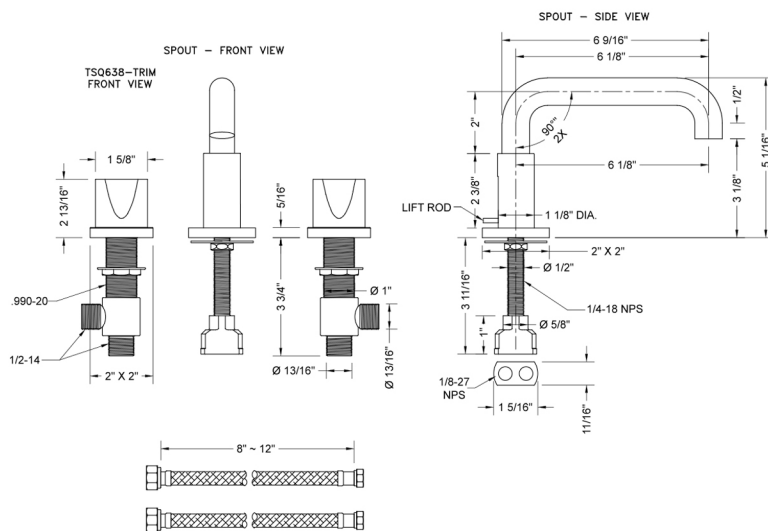

SPECIFICATION DRAWING: