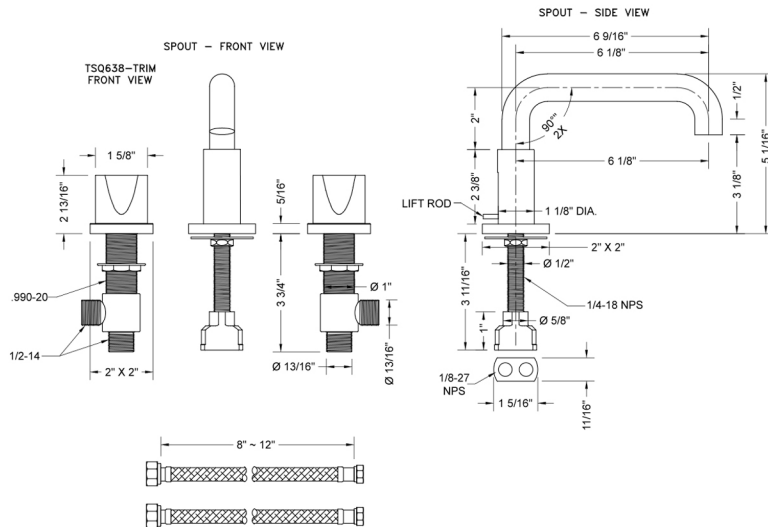

Downtown Contempo Faucet with Square Escutcheons & Thumb Handles- 0.5 GPM

Model #: 8883-TSQ672-0.5-

FEATURES:

- All brass 8" - 12" widespread faucet includes brass pop-up drain with overflow
- 1/4 turn ceramic valves
- Low Profile Swivel Spout (For Stationary Spout option, contact JACLO)
- Available Flow Rates: 1.5, 1.2 & 0.5 GPM. Additional flow rate (aerator) options available. Contact JACLO.
- 5 3/4" spout reach
- Spout Hole Size: 1 1/2" - 1 7/8"
- Valve Hole Size: 1 1/8" - 1 5/8"

SPECIFICATION DRAWING:

AVAILABLE HANDLES:

COMPLIANCES:

Downtown Contempo Faucet with Square Escutcheons & Thumb Handles & Fully Polished & Plated Pop-Up Drain

Model #: 8883-TSQ672-836-

FEATURES:

- All brass 8" - 12" widespread faucet includes brass pop-up drain with fully polished & plated overflow
- 1/4 turn ceramic valves
- Low Profile Swivel Spout (For Stationary Spout option, contact JACLO)
- Available Flow Rates: 1.5, 1.2 & 0.5 GPM. Additional flow rate (aerator) options available. Contact JACLO.
- 5 3/4" spout reach
- Spout Hole Size: 1 1/2" - 1 7/8"
- Valve Hole Size: 1 1/8" - 1 5/8"