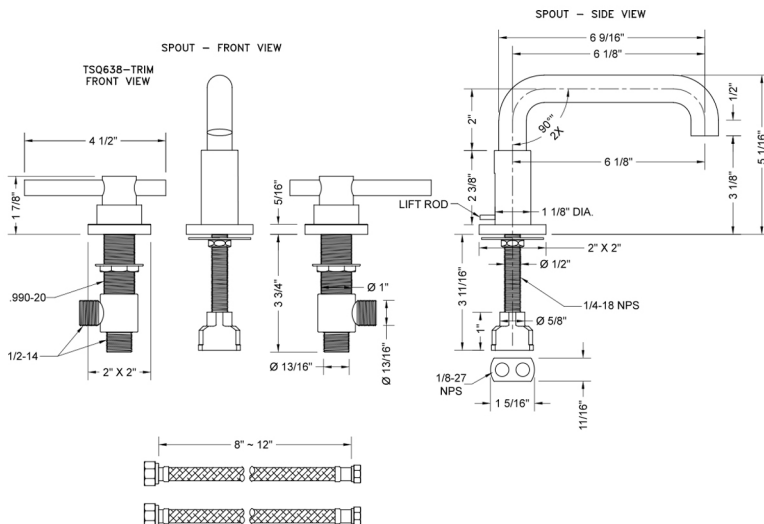

SPECIFICATION DRAWING: