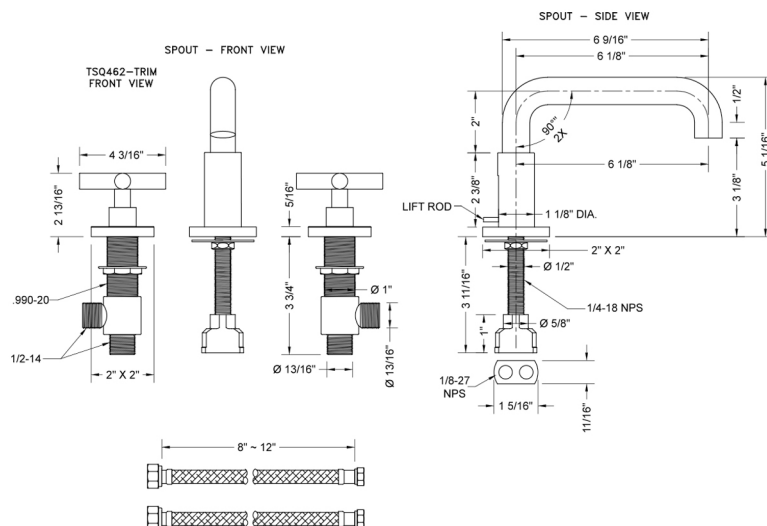

## FEATURES:

- All brass 8" - 12" widespread faucet includes brass pop-up drain with overflow
- 1/4 turn ceramic valves
- Low Profile Swivel Spout
- Available Flow Rates: 1.5, 1.2 & 0.5 GPM. Additional flow rate (aerator) options available. Contact JACLO.
- 6 1/8" spout reach center to center
- Spout Hole Size Min-Max: 1 1/2" - 1 7/8"
- Valve Hole Size Min-Max: 1 1/8" - 1 5/8"
- For additional drain options refer to lavatory drain section or visit [jaclo.com](http://jaclo.com)

## SPECIFICATION DRAWING: