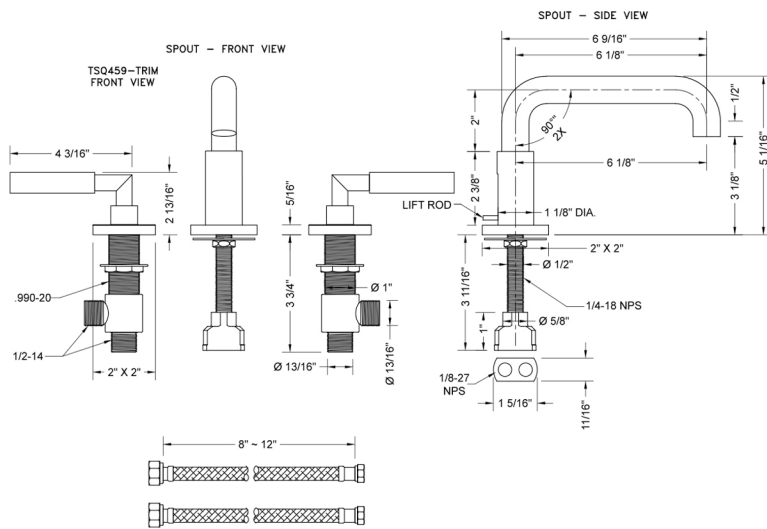

## FEATURES:

- All brass 8" - 12" widespread faucet includes brass pop-up drain with fully polished & plated overflow
- 1/4 turn ceramic valves
- Low Profile Swivel Spout (For Stationary Spout option, contact JACLO)
- Available Flow Rates: 1.5, 1.2 & 0.5 GPM. Additional flow rate (aerator) options available. Contact JACLO.
- 5 3/4" spout reach
- Spout Hole Size: 1 1/2" - 1 7/8"
- Valve Hole Size: 1 1/8" - 1 5/8"
- ADA Compliant Levers

## SPECIFICATION DRAWING: