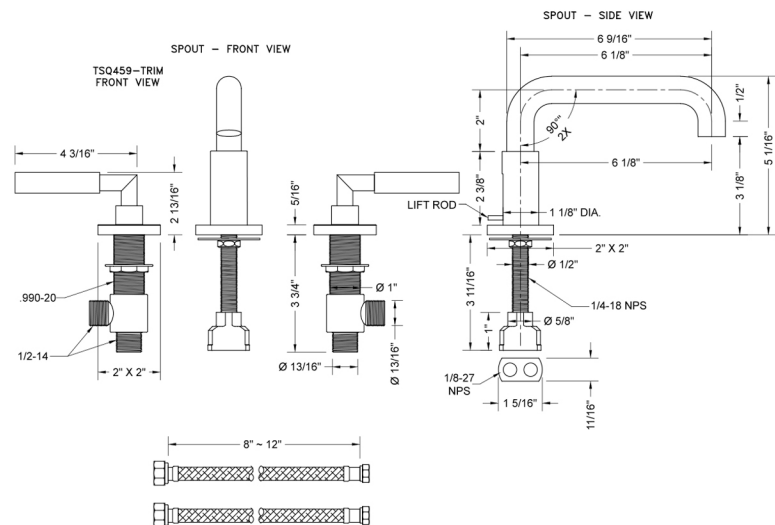

### FEATURES:

- All brass 8" - 12" widespread faucet includes brass pop-up drain with overflow
- 1/4 turn ceramic valves
- Low Profile Swivel Spout (For Stationary Spout option, contact JACLO)
- Available Flow Rates: 1.5, 1.2 & 0.5 GPM. Additional flow rate (aerator) options available. Contact JACLO.
- 5 3/4" spout reach
- Spout Hole Size: 1 1/2" - 1 7/8"
- Valve Hole Size: 1 1/8" - 1 5/8"
- ADA Compliant Levers

### SPECIFICATION DRAWING:

## FEATURES:

- All brass 8" - 12" widespread faucet includes brass pop-up drain with fully polished & plated overflow
- 1/4 turn ceramic valves
- Low Profile Swivel Spout (For Stationary Spout option, contact JACLO)
- Available Flow Rates: 1.5, 1.2 & 0.5 GPM. Additional flow rate (aerator) options available. Contact JACLO.
- 5 3/4" spout reach
- Spout Hole Size: 1 1/2" - 1 7/8"
- Valve Hole Size: 1 1/8" - 1 5/8"
- ADA Compliant Levers