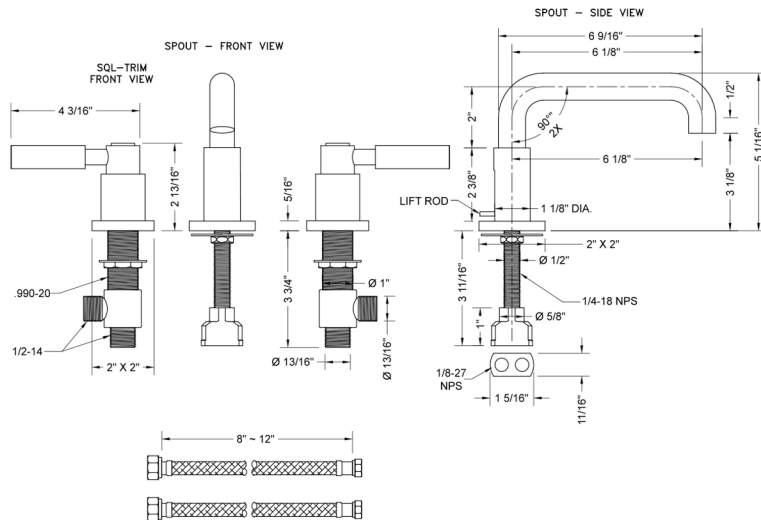

Downtown Contempo Faucet with Square Escutcheons & High Lever Handles- 0.5 GPM

Model #: 8883-SQL-0.5-

FEATURES:

- All brass 8" - 12" widespread faucet includes brass pop-up drain with overflow
- 1/4 turn ceramic valves
- Low Profile Swivel Spout (For Stationary Spout option, contact JACLO)
- Available Flow Rates: 1.5, 1.2 & 0.5 GPM. Additional flow rate (aerator) options available. Contact JACLO.
- 5 3/4" spout reach
- Spout Hole Size: 1 1/2" - 1 7/8"
- Valve Hole Size: 1 1/8" - 1 5/8"
- ADA Compliant Levers

SPECIFICATION DRAWING:

AVAILABLE HANDLES:

COMPLIANCES:

Downtown Contempo Faucet with Square Escutcheons & High Lever Handles & Fully Polished & Plated Pop-Up Drain

Model #: 8883-SQL-836-

FEATURES:

- All brass 8" - 12" widespread faucet includes brass pop-up drain with fully polished & plated overflow
- 1/4 turn ceramic valves
- Low Profile Swivel Spout (For Stationary Spout option, contact JACLO)
- Available Flow Rates: 1.5, 1.2 & 0.5 GPM. Additional flow rate (aerator) options available. Contact JACLO.
- 5 3/4" spout reach
- Spout Hole Size: 1 1/2" - 1 7/8"
- Valve Hole Size: 1 1/8" - 1 5/8"
- ADA Compliant Levers