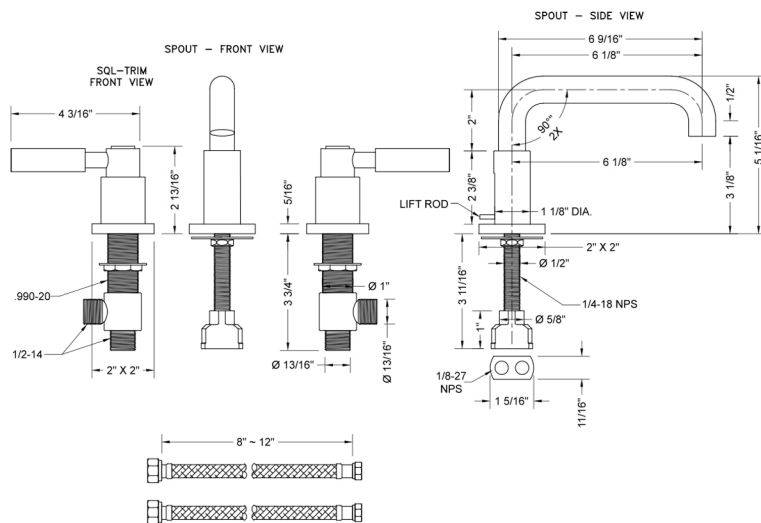

SPECIFICATION DRAWING: