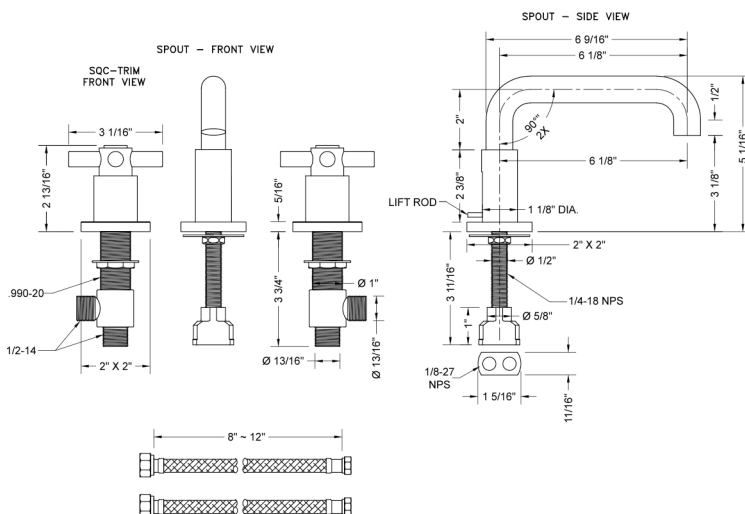

SPECIFICATION DRAWING: