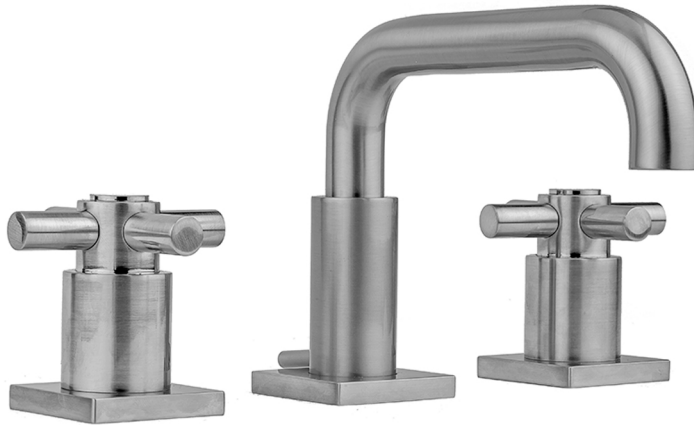

Downtown Contempo Faucet with Square Escutcheons & Contempo High Cross Handles

Model #: 8883-SQC-

JACLO®

Confidence from start to finish.™

FEATURES:

- All brass 8" - 12" widespread faucet includes brass pop-up drain with overflow
- 1/4 turn ceramic valves
- Low Profile Swivel Spout
- Available Flow Rates: 1.5, 1.2 & 0.5 GPM. Additional flow rate (aerator) options available. Contact JACLO.
- 6 1/8" spout reach center to center
- Spout Hole Size Min-Max: 1 1/2" - 1 7/8"
- Valve Hole Size Min-Max: 1 1/8" - 1 5/8"
- For additional drain options refer to lavatory drain section or visit jaclo.com

AVAILABLE FINISHES:

Polished Chrome (PCH)	Satin Chrome (SC)	Bronze Umber (BU)
Satin Nickel (SN)	Pewter (PEW)	Caramel Bronze (CB)
Polished Nickel (PN)	Antique Brass (AB)	Antique Copper (ACU)
Oil-Rubbed Bronze (ORB)	Polished Brass (PB)	Polished Copper (PCU)
Vintage Bronze (VB)	Satin Brass (SB)	Matte Black (MBK)
Satin Gold (SG)	Polished Gold (PG)	Black Nickel (BKN)
White (WH)	Unlacquered Brass (ULB)	Satin Cooper (SCU)
Almond (ALD)	Amber (AMB)	Azure Blue (AZB)
Coral (COR)	Mint Green (GRN)	Stone Grey (GRY)
Lilac (LAC)	Light Blue (LBL)	Limon (LIM)
Plum (PLM)	Pink (PNK)	Red (RED)
Graphite (GPH)	Aged Unlacquered Brass (AUB)	