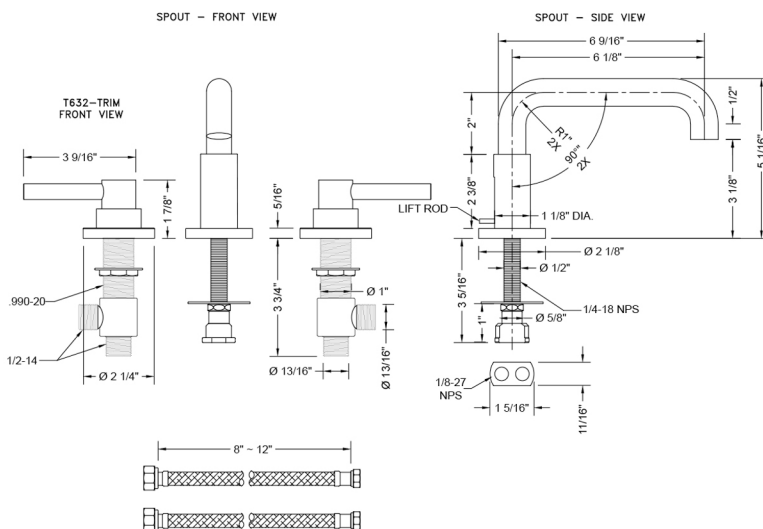

## FEATURES:

- All brass 8" - 12" widespread faucet includes brass pop-up drain with overflow
- 1/4 turn ceramic valves
- Low Profile Swivel Spout (For Stationary Spout option, contact JACLO)
- Available Flow Rates: 1.5, 1.2 & 0.5 GPM. Additional flow rate (aerator) options available. Contact JACLO.
- 5 3/4" spout reach
- Spout Hole Size: 1 1/2" - 1 7/8"
- Valve Hole Size: 1 1/8" - 1 5/8"
- ADA Compliant Levers

## SPECIFICATION DRAWING: