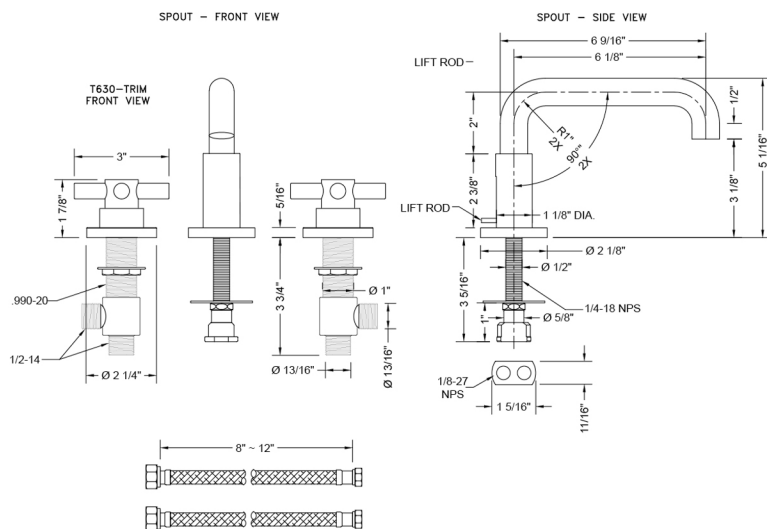

SPECIFICATION DRAWING: