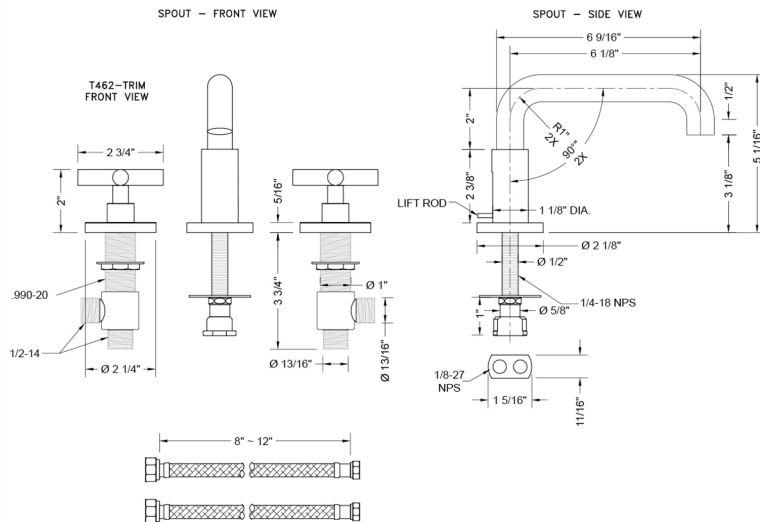

SPECIFICATION DRAWING: