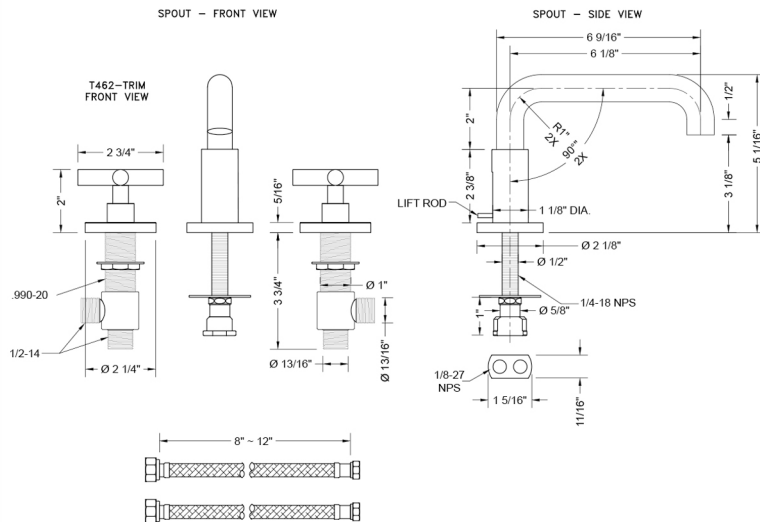

Downtown Contempo Faucet with Round Escutcheons & Contempo Hub Base Cross Handles- 0.5 GPM

Model #: 8882-T462-0.5-

FEATURES:

- All brass 8" - 12" widespread faucet includes brass pop-up drain with overflow
- 1/4 turn ceramic valves
- Low Profile Swivel Spout (For Stationary Spout option, contact JACLO)
- Available Flow Rates: 1.5, 1.2 & 0.5 GPM. Additional flow rate (aerator) options available. Contact JACLO.
- 5 3/4" spout reach
- Spout Hole Size: 1 1/2" - 1 7/8"
- Valve Hole Size: 1 1/8" - 1 5/8"

SPECIFICATION DRAWING:

AVAILABLE HANDLES:

COMPLIANCES:

Downtown Contempo Faucet with Round Escutcheons & Contempo Hub Base Cross Handles

Model #: 8882-T462-

FEATURES:

- All brass 8" - 12" widespread faucet includes brass pop-up drain with overflow
- 1/4 turn ceramic valves
- Low Profile Swivel Spout
- Available Flow Rates: 1.5, 1.2 & 0.5 GPM. Additional flow rate (aerator) options available. Contact JACLO.
- 6 1/8" spout reach center to center
- Spout Hole Size Min-Max: 1 1/2" - 1 7/8"
- Valve Hole Size Min-Max: 1 1/8" - 1 5/8"
- For additional drain options refer to lavatory drain section or visit jaclo.com

FEATURES:

- All brass 8" - 12" widespread faucet includes brass pop-up drain with overflow
- 1/4 turn ceramic valves
- Low Profile Swivel Spout (For Stationary Spout option, contact JACLO)
- Available Flow Rates: 1.5, 1.2 & 0.5 GPM. Additional flow rate (aerator) options available. Contact JACLO.
- 5 3/4" spout reach
- Spout Hole Size: 1 1/2" - 1 7/8"
- Valve Hole Size: 1 1/8" - 1 5/8"