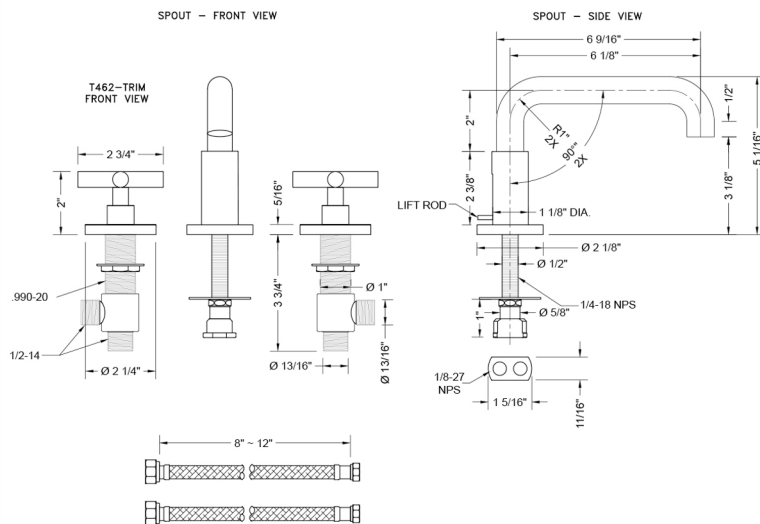

SPECIFICATION DRAWING: