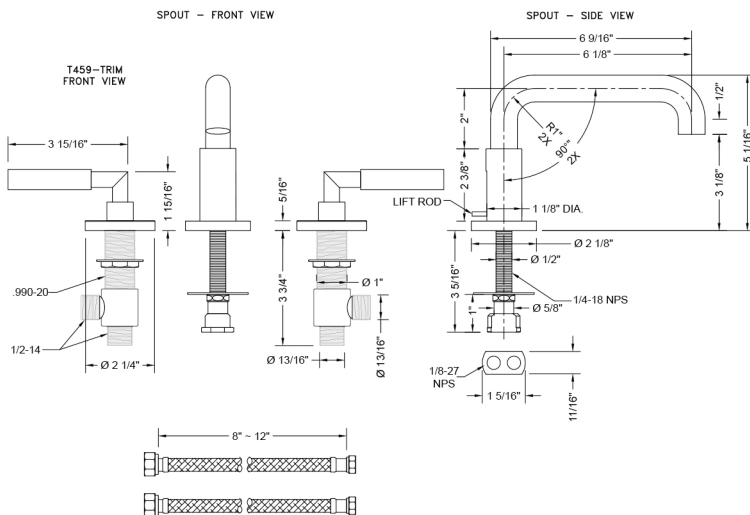

SPECIFICATION DRAWING: