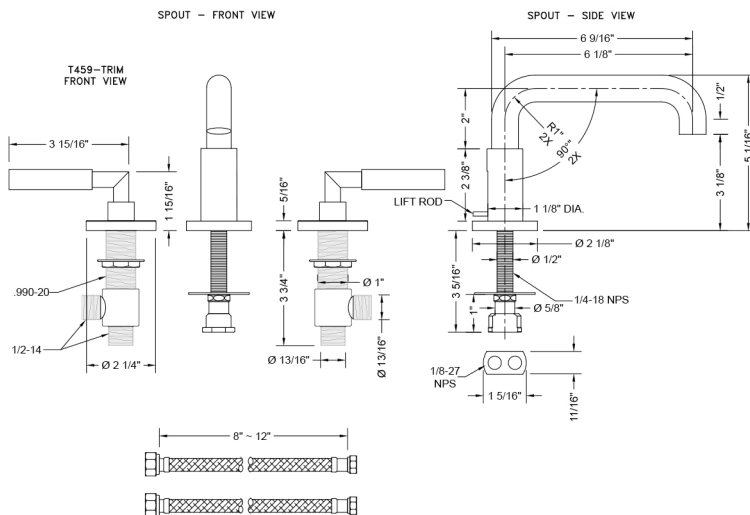

Downtown Contempo Faucet with Round Escutcheons & Contempo Hub Base Lever Handles- 0.5 GPM

Model #: 8882-T459-0.5-

FEATURES:

- All brass 8" - 12" widespread faucet includes brass pop-up drain with overflow
- 1/4 turn ceramic valves
- Low Profile Swivel Spout (For Stationary Spout option, contact JACLO)
- Available Flow Rates: 1.5, 1.2 & 0.5 GPM. Additional flow rate (aerator) options available. Contact JACLO.
- 5 3/4" spout reach
- Spout Hole Size: 1 1/2" - 1 7/8"
- Valve Hole Size: 1 1/8" - 1 5/8"
- ADA Compliant Levers

SPECIFICATION DRAWING:

AVAILABLE HANDLES:

COMPLIANCES:

Downtown Contempo Faucet with Round Escutcheons & Contempo Hub Base Lever Handles- 1.2 GPM

Model #: 8882-T459-1.2-

FEATURES:

- All brass 8" - 12" widespread faucet includes brass pop-up drain with overflow
- 1/4 turn ceramic valves
- Low Profile Swivel Spout (For Stationary Spout option, contact JACLO)
- Available Flow Rates: 1.5, 1.2 & 0.5 GPM. Additional flow rate (aerator) options available. Contact JACLO.
- 5 3/4" spout reach
- Spout Hole Size: 1 1/2" - 1 7/8"
- Valve Hole Size: 1 1/8" - 1 5/8"
- ADA Compliant Levers