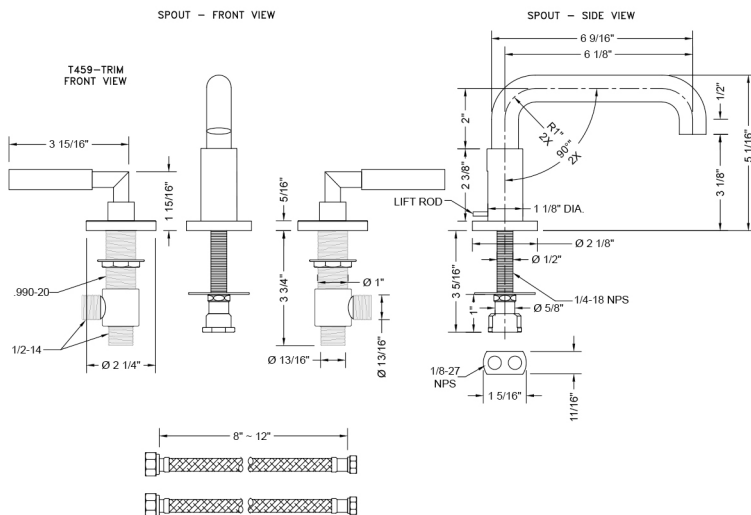

SPECIFICATION DRAWING:

AVAILABLE HANDLES:

COMPLIANCES:

CEC

Complies with: ASME A112.18.1-2012/CSA B125.1-12

Model #:

FEATURES:

AVAILABLE FINISHES:

SPECIFICATION DRAWING:

AVAILABLE HANDLES:

COMPLIANCES: