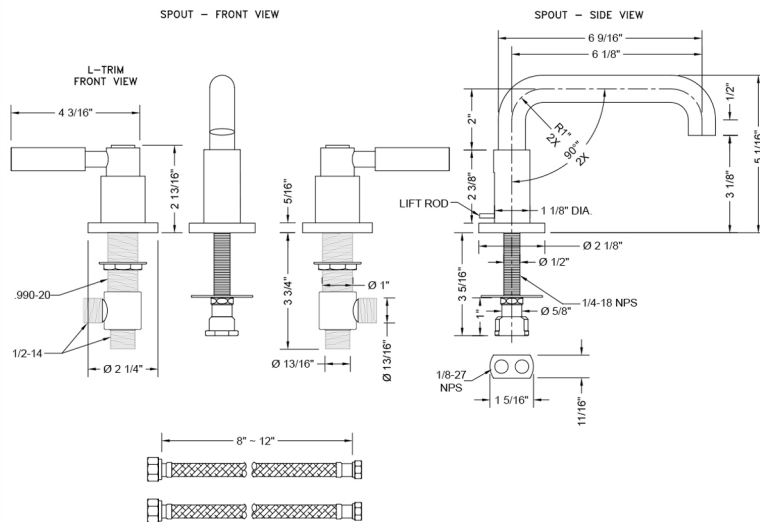

Downtown Contempo Faucet with Round Escutcheons & High Lever Handles - 1.2 GPM

Model #: 8882-L-1.2-

FEATURES:

- All brass 8" - 12" widespread faucet includes brass pop-up drain with overflow
- 1/4 turn ceramic valves
- Low Profile Swivel Spout (For Stationary Spout option, contact JACLO)
- Available Flow Rates: 1.5, 1.2 & 0.5 GPM. Additional flow rate (aerator) options available. Contact JACLO.
- 5 3/4" spout reach
- Spout Hole Size: 1 1/2" - 1 7/8"
- Valve Hole Size: 1 1/8" - 1 5/8"
- ADA Compliant Levers

SPECIFICATION DRAWING:

AVAILABLE HANDLES:

COMPLIANCES:

CEC

Complies with: ASME A112.18.1-2012/CSA B125.1-12

Downtown Contempo Faucet with Round Escutcheons & Contempo High Cross Handles

Model #: 8882-C-

FEATURES:

- All brass 8" - 12" widespread faucet includes brass pop-up drain with overflow
- 1/4 turn ceramic valves
- Low Profile Swivel Spout
- Available Flow Rates: 1.5, 1.2 & 0.5 GPM. Additional flow rate (aerator) options available. Contact JACLO.
- 6 1/8" spout reach center to center
- Spout Hole Size Min-Max: 1 1/2" - 1 7/8"
- Valve Hole Size Min-Max: 1 1/8" - 1 5/8"
- For additional drain options refer to lavatory drain section or visit jaclo.com