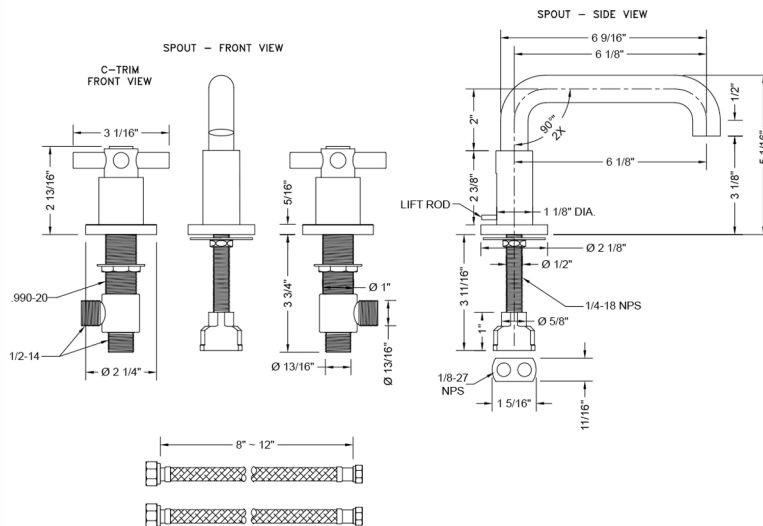

Downtown Contempo Faucet with Round Escutcheons & Contempo High Cross Handles- 0.5 GPM

Model #: 8882-C-0.5-

FEATURES:

- All brass 8" - 12" widespread faucet includes brass pop-up drain with overflow
- 1/4 turn ceramic valves
- Low Profile Swivel Spout (For Stationary Spout option, contact JACLO)
- Available Flow Rates: 1.5, 1.2 & 0.5 GPM. Additional flow rate (aerator) options available. Contact JACLO.
- 5 3/4" spout reach
- Spout Hole Size: 1 1/2" - 1 7/8"
- Valve Hole Size: 1 1/8" - 1 5/8"

SPECIFICATION DRAWING:

AVAILABLE HANDLES:

COMPLIANCES:

Downtown Contempo Faucet with Round Escutcheons & Contempo High Cross Handles -1.2 GPM

Model #: 8882-C-1.2-

FEATURES:

- All brass 8" - 12" widespread faucet includes brass pop-up drain with overflow
- 1/4 turn ceramic valves
- Low Profile Swivel Spout (For Stationary Spout option, contact JACLO)
- Available Flow Rates: 1.5, 1.2 & 0.5 GPM. Additional flow rate (aerator) options available. Contact JACLO.
- 5 3/4" spout reach
- Spout Hole Size: 1 1/2" - 1 7/8"
- Valve Hole Size: 1 1/8" - 1 5/8"

SPECIFICATION DRAWING:

AVAILABLE HANDLES:

COMPLIANCES:

CEC

Complies with: ASME A112.18.1-2012/CSA B125.1-12

Downtown Contempo Faucet with Round Escutcheons & Contempo High Cross Handles

Model #: 8882-C-

FEATURES:

- All brass 8" - 12" widespread faucet includes brass pop-up drain with overflow
- 1/4 turn ceramic valves
- Low Profile Swivel Spout
- Available Flow Rates: 1.5, 1.2 & 0.5 GPM. Additional flow rate (aerator) options available. Contact JACLO.
- 6 1/8" spout reach center to center
- Spout Hole Size Min-Max: 1 1/2" - 1 7/8"
- Valve Hole Size Min-Max: 1 1/8" - 1 5/8"
- For additional drain options refer to lavatory drain section or visit jaclo.com