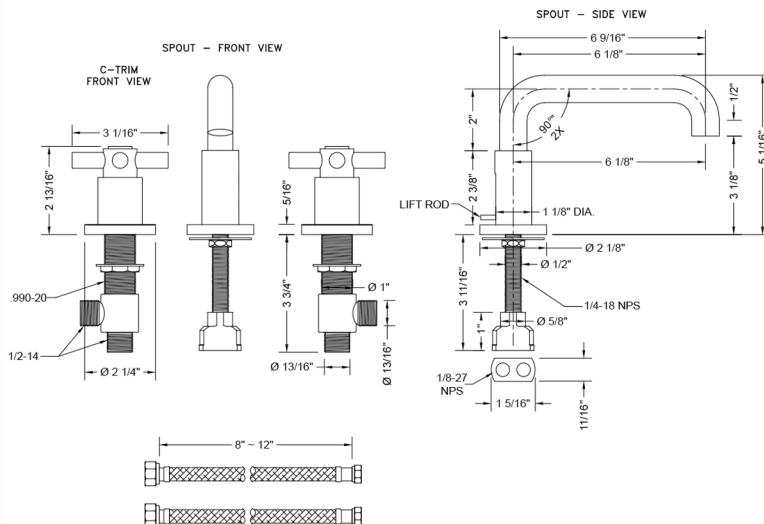

SPECIFICATION DRAWING: