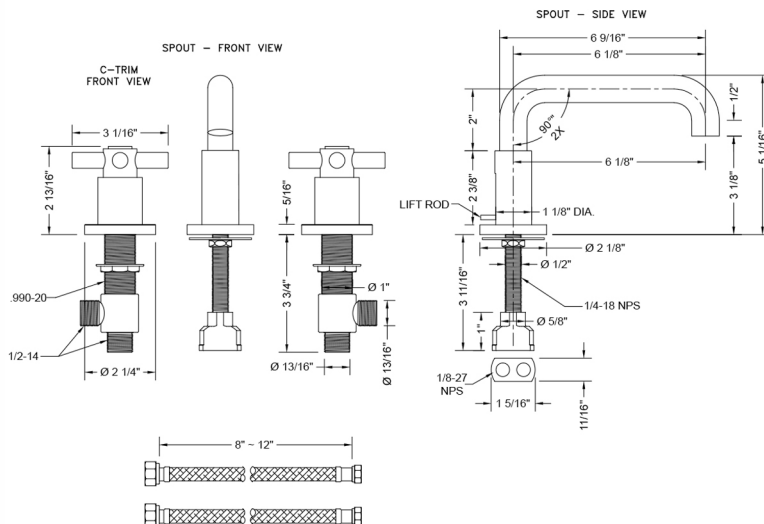

Downtown Contempo Faucet with Round Escutcheons & Contempo High Cross Handles- 0.5 GPM

Model #: 8882-C-0.5-

FEATURES:

- All brass 8" - 12" widespread faucet includes brass pop-up drain with overflow
- 1/4 turn ceramic valves
- Low Profile Swivel Spout (For Stationary Spout option, contact JACLO)
- Available Flow Rates: 1.5, 1.2 & 0.5 GPM. Additional flow rate (aerator) options available. Contact JACLO.
- 5 3/4" spout reach
- Spout Hole Size: 1 1/2" - 1 7/8"
- Valve Hole Size: 1 1/8" - 1 5/8"

SPECIFICATION DRAWING:

AVAILABLE HANDLES:

COMPLIANCES:

Downtown Contempo Faucet with Round Escutcheons & Contempo High Cross Handles -1.2 GPM

Model #: 8882-C-1.2-

FEATURES:

- All brass 8" - 12" widespread faucet includes brass pop-up drain with overflow
- 1/4 turn ceramic valves
- Low Profile Swivel Spout (For Stationary Spout option, contact JACLO)
- Available Flow Rates: 1.5, 1.2 & 0.5 GPM. Additional flow rate (aerator) options available. Contact JACLO.
- 5 3/4" spout reach
- Spout Hole Size: 1 1/2" - 1 7/8"
- Valve Hole Size: 1 1/8" - 1 5/8"

- All brass 8" - 12" widespread faucet includes brass pop-up drain with overflow
- 1/4 turn ceramic valves
- Low Profile Swivel Spout
- Available Flow Rates: 1.5, 1.2 & 0.5 GPM. Additional flow rate (aerator) options available. Contact JACLO.
- 6 1/8" spout reach center to center
- Spout Hole Size Min-Max: 1 1/2" - 1 7/8"
- Valve Hole Size Min-Max: 1 1/8" - 1 5/8"
- For additional drain options refer to lavatory drain section or visit jaclo.com