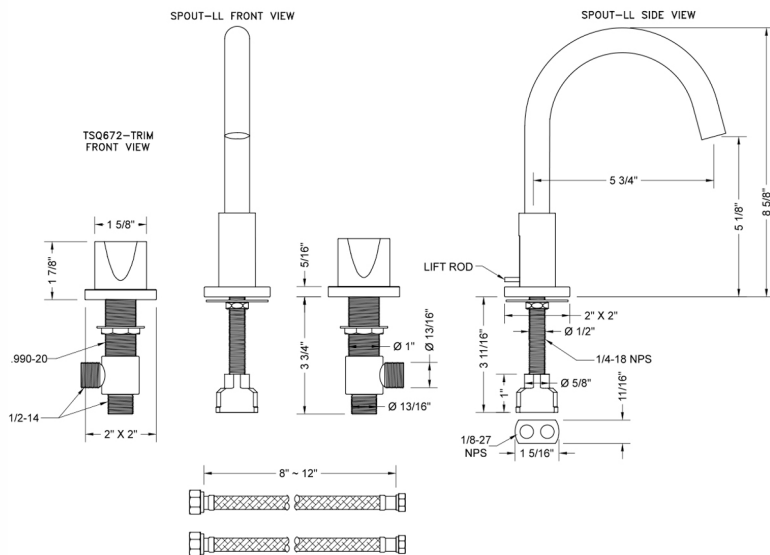

SPECIFICATION DRAWING: