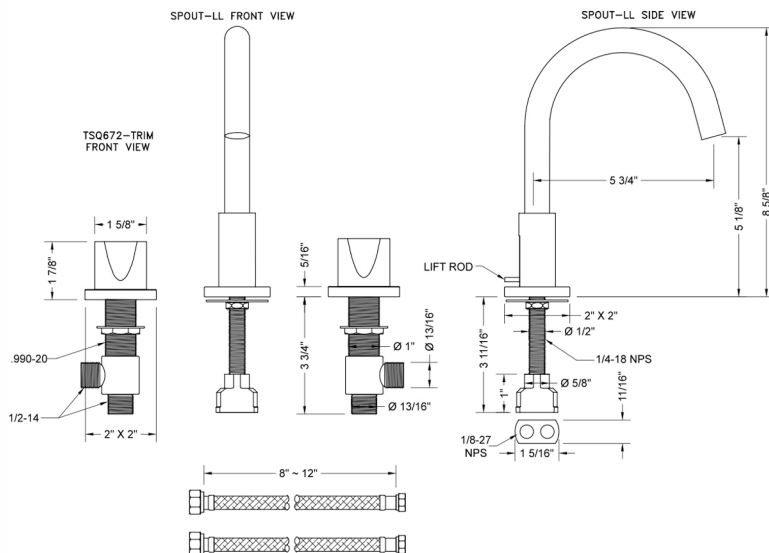

SPECIFICATION DRAWING: