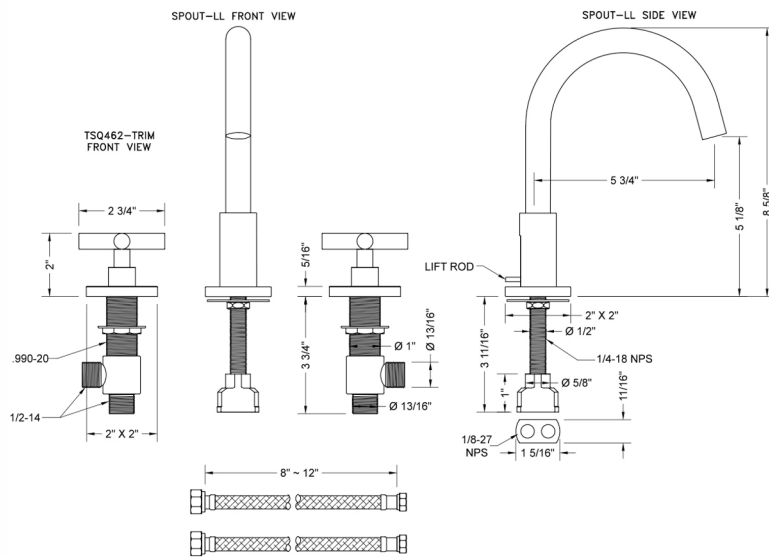

## FEATURES:

- All brass 8" - 12" widespread faucet includes brass pop-up drain with overflow
- 1/4 turn ceramic valves
- Swivel Spout (For Stationary Spout option, contact JACLO)
- Available Flow Rates: 1.5, 1.2 & 0.5 GPM. Additional flow rate (aerator) options available. Contact JACLO.
- 5 3/4" spout reach
- Spout Hole Size: 1 1/2" - 1 7/8"
- Valve Hole Size: 1 1/8" - 1 5/8"

## SPECIFICATION DRAWING: