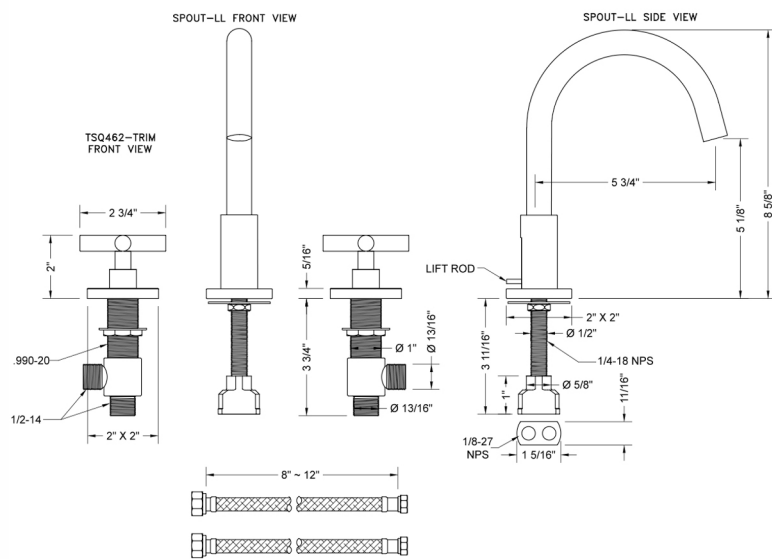

## FEATURES:

- All brass 8" - 12" widespread faucet includes brass pop-up drain with overflow
- 1/4 turn ceramic valves
- Swivel Spout (For Stationary Spout option, contact JACLO)
- Available Flow Rates: 1.5, 1.2 & 0.5 GPM. Additional flow rate (aerator) options available. Contact JACLO.
- 5 3/4" spout reach
- Spout Hole Size: 1 1/2" - 1 7/8"
- Valve Hole Size: 1 1/8" - 1 5/8"

## SPECIFICATION DRAWING:

## COMPLIANCES:

CEC

Complies with: ASME A112.18.1-2012/CSA B125.1-12

Model #:

FEATURES:

AVAILABLE FINISHES:

SPECIFICATION DRAWING:

AVAILABLE HANDLES: