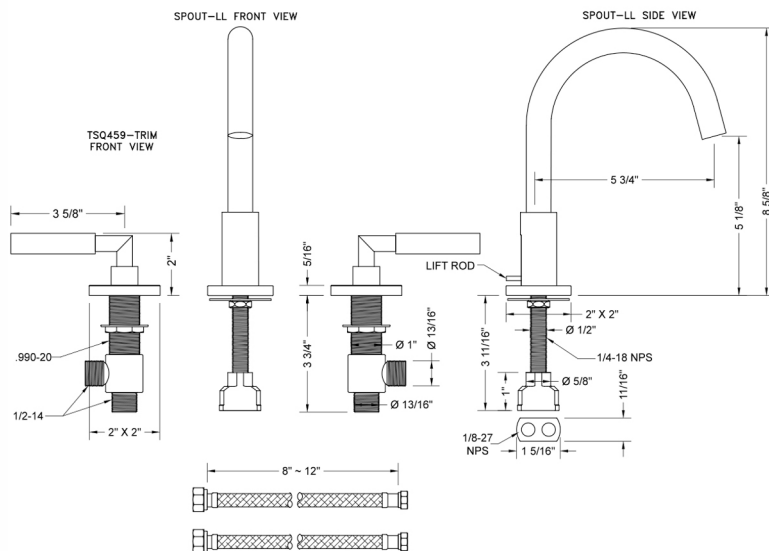

Uptown Contempo Faucet with Square Escutcheons & Hub Base Lever Handles- 0.5 GPM

Model #: 8881-TSQ459-0.5-

FEATURES:

- All brass 8" - 12" widespread faucet includes brass pop-up drain with overflow
- 1/4 turn ceramic valves
- Swivel Spout (For Stationary Spout option, contact JACLO)
- Available Flow Rates: 1.5, 1.2 & 0.5 GPM. Additional flow rate (aerator) options available. Contact JACLO.
- 5 3/4" spout reach
- Spout Hole Size: 1 1/2" - 1 7/8"
- Valve Hole Size: 1 1/8" - 1 5/8"
- ADA Compliant Levers

SPECIFICATION DRAWING:

AVAILABLE HANDLES:

COMPLIANCES:

Uptown Contempo Faucet with Square Escutcheons & Hub Base Lever Handles -1.2 GPM

Model #: 8881-TSQ459-1.2-

FEATURES:

- All brass 8" - 12" widespread faucet includes brass pop-up drain with overflow
- 1/4 turn ceramic valves
- Swivel Spout (For Stationary Spout option, contact JACLO)
- Available Flow Rates: 1.5, 1.2 & 0.5 GPM. Additional flow rate (aerator) options available. Contact JACLO.
- 5 3/4" spout reach
- Spout Hole Size: 1 1/2" - 1 7/8"
- Valve Hole Size: 1 1/8" - 1 5/8"
- ADA Compliant Levers

- All brass 8" - 12" widespread faucet includes brass pop-up drain with overflow
- 1/4 turn ceramic valves
- Swivel Spout
- Available Flow Rates: 1.5, 1.2 & 0.5 GPM. Additional flow rate (aerator) options available. Contact JACLO.
- 5 3/4" spout reach center to center
- Spout Hole Size Min-Max: 1 1/2" - 1 7/8"
- Valve Hole Size Min-Max: 1 1/8" - 1 5/8"
- For additional drain options refer to lavatory drain section or visit jaclo.com