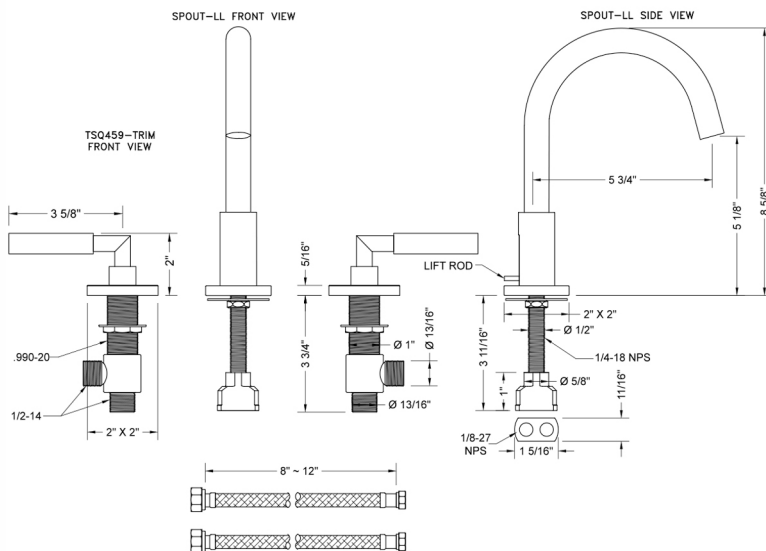

Uptown Contempo Faucet with Square Escutcheons & Hub Base Lever Handles -1.2 GPM

Model #: 8881-TSQ459-1.2-

FEATURES:

- All brass 8" - 12" widespread faucet includes brass pop-up drain with overflow
- 1/4 turn ceramic valves
- Swivel Spout (For Stationary Spout option, contact JACLO)
- Available Flow Rates: 1.5, 1.2 & 0.5 GPM. Additional flow rate (aerator) options available. Contact JACLO.
- 5 3/4" spout reach
- Spout Hole Size: 1 1/2" - 1 7/8"
- Valve Hole Size: 1 1/8" - 1 5/8"
- ADA Compliant Levers

AVAILABLE FINISHES:

Polished Chrome (PCH)	Satin Chrome (SC)	Bronze Umber (BU)
Satin Nickel (SN)	Pewter (PEW)	Caramel Bronze (CB)
Polished Nickel (PN)	Antique Brass (AB)	Antique Copper (ACU)
Oil-Rubbed Bronze (ORB)	Polished Brass (PB)	Polished Copper (PCU)
Vintage Bronze (VB)	Satin Brass (SB)	Matte Black (MBK)
Satin Gold (SG)	Polished Gold (PG)	Black Nickel (BKN)
White (WH)	Unlacquered Brass (ULB)	Satin Cooper (SCU)
Almond (ALD)	Amber (AMB)	Azure Blue (AZB)
Coral (COR)	Mint Green (GRN)	Stone Grey (GRY)
Lilac (LAC)	Light Blue (LBL)	Limon (LIM)
Plum (PLM)	Pink (PNK)	Red (RED)
Graphite (GPH)	Aged Unlacquered Brass (AUB)	

SPECIFICATION DRAWING:

AVAILABLE HANDLES:

COMPLIANCES:

CEC

Complies with: ASME A112.18.1-2012/CSA B125.1-12