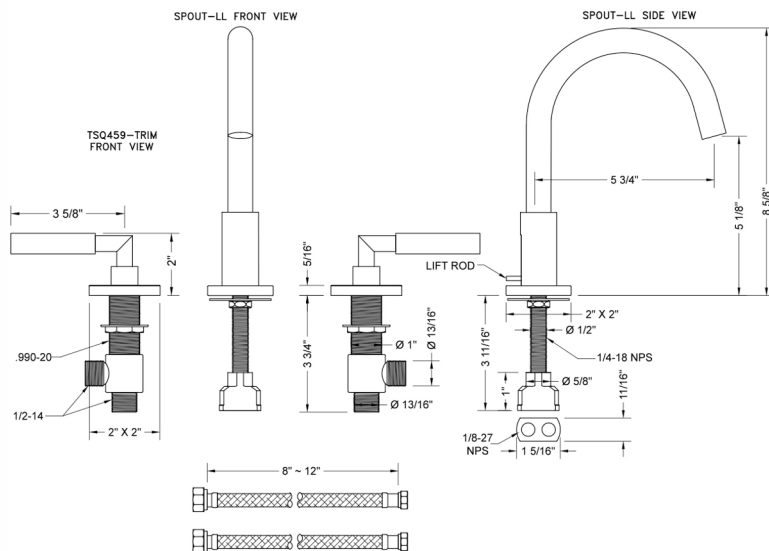

Uptown Contempo Faucet with Square Escutcheons & Hub Base Lever Handles

Model #: 8881-TSQ459-

FEATURES:

- All brass 8" - 12" widespread faucet includes brass pop-up drain with overflow
- 1/4 turn ceramic valves
- Swivel Spout
- Available Flow Rates: 1.5, 1.2 & 0.5 GPM. Additional flow rate (aerator) options available. Contact JACLO.
- 5 3/4" spout reach center to center
- Spout Hole Size Min-Max: 1 1/2" - 1 7/8"
- Valve Hole Size Min-Max: 1 1/8" - 1 5/8"
- For additional drain options refer to lavatory drain section or visit jaclo.com

AVAILABLE FINISHES:

Polished Chrome (PCH)	Satin Chrome (SC)	Bronze Umber (BU)
Satin Nickel (SN)	Pewter (PEW)	Caramel Bronze (CB)
Polished Nickel (PN)	Antique Brass (AB)	Antique Copper (ACU)
Oil-Rubbed Bronze (ORB)	Polished Brass (PB)	Polished Copper (PCU)
Vintage Bronze (VB)	Satin Brass (SB)	Matte Black (MBK)
Satin Gold (SG)	Polished Gold (PG)	Black Nickel (BKN)
White (WH)	Unlacquered Brass (ULB)	Satin Cooper (SCU)
Almond (ALD)	Amber (AMB)	Azure Blue (AZB)
Coral (COR)	Mint Green (GRN)	Stone Grey (GRY)
Lilac (LAC)	Light Blue (LBL)	Limon (LIM)
Plum (PLM)	Pink (PNK)	Red (RED)
Graphite (GPH)	Aged Unlacquered Brass (AUB)	

SPECIFICATION DRAWING:

AVAILABLE HANDLES:

COMPLIANCES:

Complies with: ASME A112.18.1-2012/CSA B125.1-12