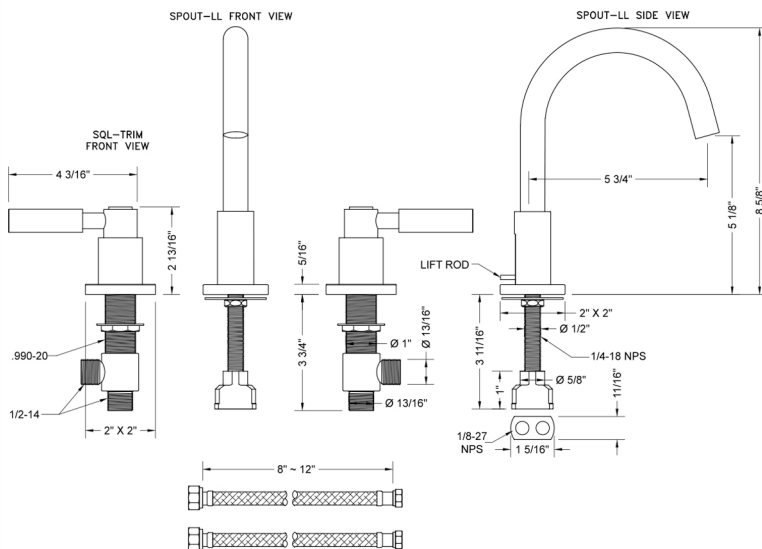

SPECIFICATION DRAWING: