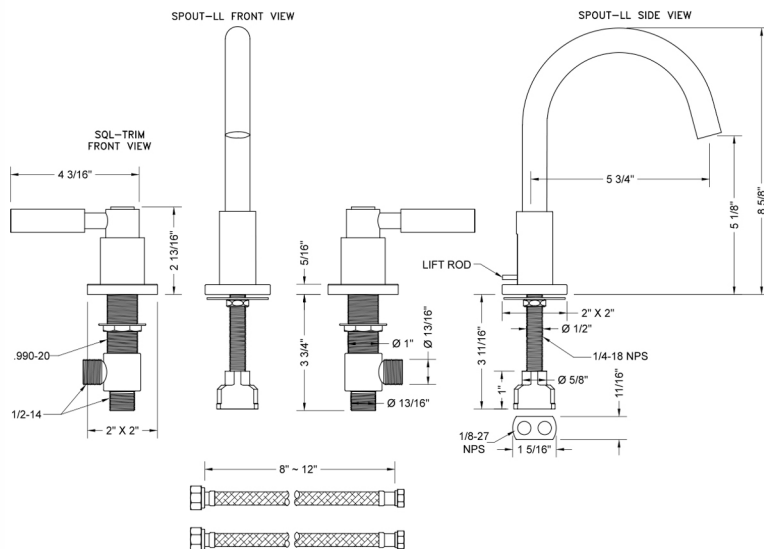

Uptown Contempo Faucet with Square Escutcheons & Lever Handles

JACLO®

Confidence from start to finish.™

Model #: 8881-SQL-

FEATURES:

- All brass 8" - 12" widespread faucet includes brass pop-up drain with overflow
- 1/4 turn ceramic valves
- Swivel Spout
- Available Flow Rates: 1.5, 1.2 & 0.5 GPM. Additional flow rate (aerator) options available. Contact JACLO.
- 5 3/4" spout reach center to center
- Spout Hole Size Min-Max: 1 1/2" - 1 7/8"
- Valve Hole Size Min-Max: 1 1/8" - 1 5/8"
- For additional drain options refer to lavatory drain section or visit jaclo.com

AVAILABLE FINISHES:

Polished Chrome (PCH)	Satin Chrome (SC)	Bronze Umber (BU)
Satin Nickel (SN)	Pewter (PEW)	Caramel Bronze (CB)
Polished Nickel (PN)	Antique Brass (AB)	Antique Copper (ACU)
Oil-Rubbed Bronze (ORB)	Polished Brass (PB)	Polished Copper (PCU)
Vintage Bronze (VB)	Satin Brass (SB)	Matte Black (MBK)
Satin Gold (SG)	Polished Gold (PG)	Black Nickel (BKN)
White (WH)	Unlacquered Brass (ULB)	Satin Cooper (SCU)
Almond (ALD)	Amber (AMB)	Azure Blue (AZB)
Coral (COR)	Mint Green (GRN)	Stone Grey (GRY)
Lilac (LAC)	Light Blue (LBL)	Limon (LIM)
Plum (PLM)	Pink (PNK)	Red (RED)
Graphite (GPH)	Aged Unlacquered Brass (AUB)	

SPECIFICATION DRAWING:

AVAILABLE HANDLES:

COMPLIANCES:

Complies with: ASME A112.18.1-2012/CSA B125.1-12