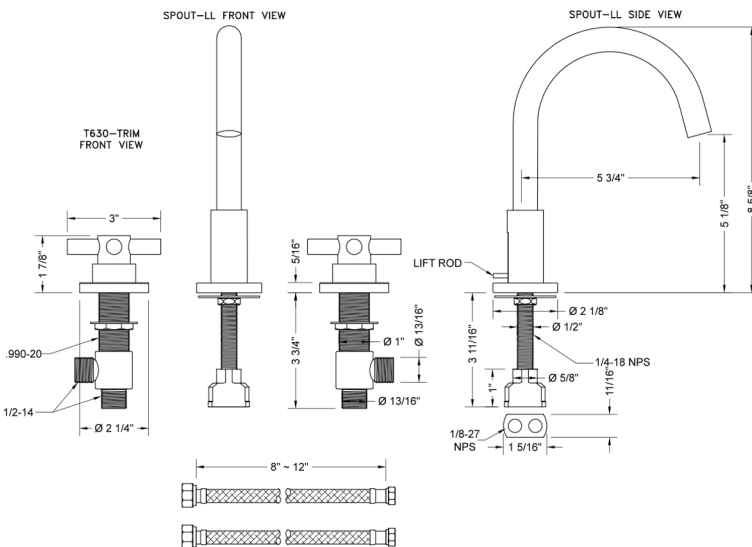

Uptown Contempo Faucet with Round Escutcheons & Low Contempo Cross Handles- 0.5 GPM

Model #: 8880-T630-0.5-

FEATURES:

- All brass 8" - 12" widespread faucet includes brass pop-up drain with overflow
- 1/4 turn ceramic valves
- Swivel Spout (For Stationary Spout option, contact JACLO)
- Available Flow Rates: 1.5, 1.2 & 0.5 GPM. Additional flow rate (aerator) options available. Contact JACLO.
- 5 3/4" spout reach
- Spout Hole Size: 1 1/2" - 1 7/8"
- Valve Hole Size: 1 1/8" - 1 5/8"

SPECIFICATION DRAWING:

AVAILABLE HANDLES:

Uptown Contempo Faucet with Round Escutcheons & Low Contempo Cross Handles -1.2 GPM

Model #: 8880-T630-1.2-

FEATURES:

- All brass 8" - 12" widespread faucet includes brass pop-up drain with overflow
- 1/4 turn ceramic valves
- Swivel Spout (For Stationary Spout option, contact JACLO)
- Available Flow Rates: 1.5, 1.2 & 0.5 GPM. Additional flow rate (aerator) options available. Contact JACLO.
- 5 3/4" spout reach
- Spout Hole Size: 1 1/2" - 1 7/8"
- Valve Hole Size: 1 1/8" - 1 5/8"

SPECIFICATION DRAWING:

AVAILABLE HANDLES:

COMPLIANCES:

CEC

Complies with: ASME A112.18.1-2012/CSA B125.1-12

Uptown Contempo Faucet with Round Escutcheons & Low Contempo Cross Handles

Model #: 8880-T630-

FEATURES:

- All brass 8" - 12" widespread faucet includes brass pop-up drain with overflow
- 1/4 turn ceramic valves
- Swivel Spout
- Available Flow Rates: 1.5, 1.2 & 0.5 GPM. Additional flow rate (aerator) options available. Contact JACLO.
- 5 3/4" spout reach center to center
- Spout Hole Size Min-Max: 1 1/2" - 1 7/8"
- Valve Hole Size Min-Max: 1 1/8" - 1 5/8"
- For additional drain options refer to lavatory drain section or visit jaclo.com