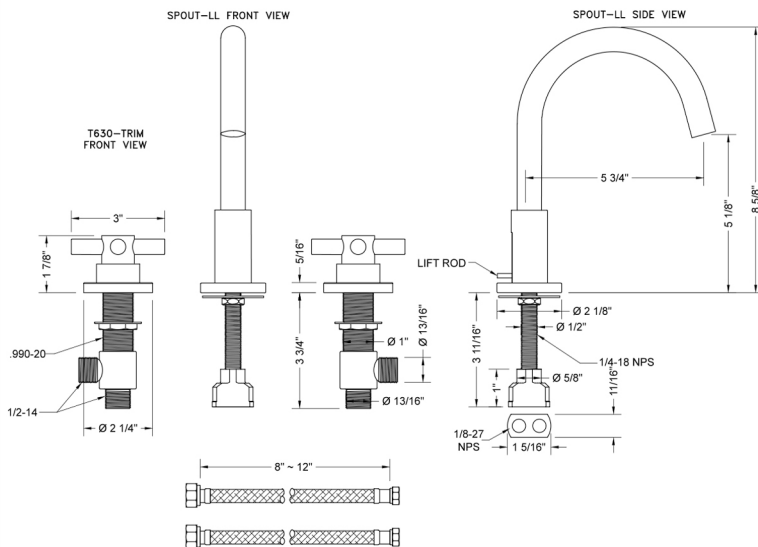

COMPLIANCES:

Complies with: ASME A112.18.1-2012/CSA B125.1-12