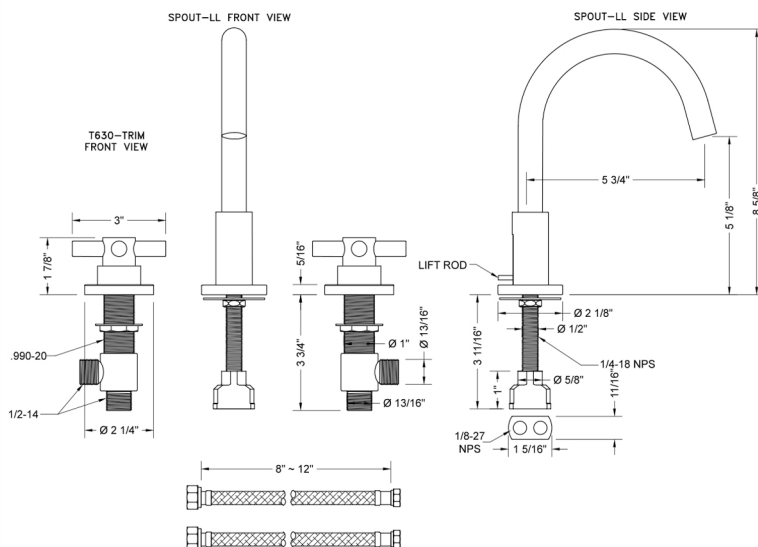

Uptown Contempo Faucet with Round Escutcheons & Low Contempo Cross Handles- 0.5 GPM

Model #: 8880-T630-0.5-

FEATURES:

- All brass 8" - 12" widespread faucet includes brass pop-up drain with overflow
- 1/4 turn ceramic valves
- Swivel Spout (For Stationary Spout option, contact JACLO)
- Available Flow Rates: 1.5, 1.2 & 0.5 GPM. Additional flow rate (aerator) options available. Contact JACLO.
- 5 3/4" spout reach
- Spout Hole Size: 1 1/2" - 1 7/8"
- Valve Hole Size: 1 1/8" - 1 5/8"

SPECIFICATION DRAWING:

AVAILABLE HANDLES:

Uptown Contempo Faucet with Round Escutcheons & Low Contempo Cross Handles -1.2 GPM

Model #: 8880-T630-1.2-

FEATURES:

- All brass 8" - 12" widespread faucet includes brass pop-up drain with overflow
- 1/4 turn ceramic valves
- Swivel Spout (For Stationary Spout option, contact JACLO)
- Available Flow Rates: 1.5, 1.2 & 0.5 GPM. Additional flow rate (aerator) options available. Contact JACLO.
- 5 3/4" spout reach
- Spout Hole Size: 1 1/2" - 1 7/8"
- Valve Hole Size: 1 1/8" - 1 5/8"

SPECIFICATION DRAWING:

AVAILABLE HANDLES:

COMPLIANCES:

CEC

Complies with: ASME A112.18.1-2012/CSA B125.1-12

Uptown Contempo Faucet with Round Escutcheons & Low Contempo Cross Handles

Model #: 8880-T630-

FEATURES:

- All brass 8" - 12" widespread faucet includes brass pop-up drain with overflow
- 1/4 turn ceramic valves
- Swivel Spout
- Available Flow Rates: 1.5, 1.2 & 0.5 GPM. Additional flow rate (aerator) options available. Contact JACLO.
- 5 3/4" spout reach center to center
- Spout Hole Size Min-Max: 1 1/2" - 1 7/8"
- Valve Hole Size Min-Max: 1 1/8" - 1 5/8"
- For additional drain options refer to lavatory drain section or visit jaclo.com