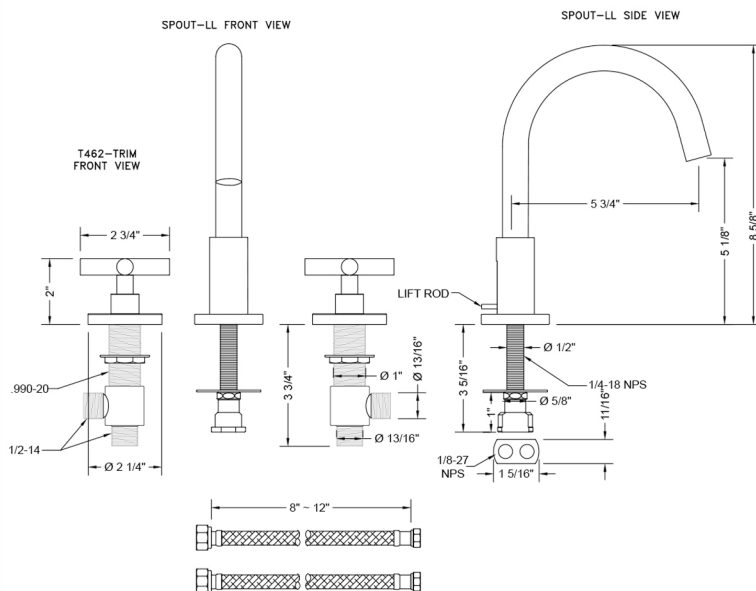

Uptown Contempo Faucet with Round Escutcheons & Contempo Hub Base Cross Handles- 0.5 GPM

Model #: 8880-T462-0.5-

FEATURES:

- All brass 8" - 12" widespread faucet includes brass pop-up drain with overflow
- 1/4 turn ceramic valves
- Swivel Spout (For Stationary Spout option, contact JACLO)
- Available Flow Rates: 1.5, 1.2 & 0.5 GPM. Additional flow rate (aerator) options available. Contact JACLO.
- 5 3/4" spout reach
- Spout Hole Size: 1 1/2" - 1 7/8"
- Valve Hole Size: 1 1/8" - 1 5/8"

SPECIFICATION DRAWING:

AVAILABLE HANDLES:

Uptown Contempo Faucet with Round Escutcheons & Contempo Hub Base Cross Handles -1.2 GPM

Model #: 8880-T462-1.2-

JACLO®

Confidence from start to finish.™

FEATURES:

- All brass 8" - 12" widespread faucet includes brass pop-up drain with overflow
- 1/4 turn ceramic valves
- Swivel Spout (For Stationary Spout option, contact JACLO)
- Available Flow Rates: 1.5, 1.2 & 0.5 GPM. Additional flow rate (aerator) options available. Contact JACLO.
- 5 3/4" spout reach
- Spout Hole Size: 1 1/2" - 1 7/8"
- Valve Hole Size: 1 1/8" - 1 5/8"

- All brass 8" - 12" widespread faucet includes brass pop-up drain with overflow
- 1/4 turn ceramic valves
- Swivel Spout
- Available Flow Rates: 1.5, 1.2 & 0.5 GPM. Additional flow rate (aerator) options available. Contact JACLO.
- 5 3/4" spout reach center to center
- Spout Hole Size Min-Max: 1 1/2" - 1 7/8"
- Valve Hole Size Min-Max: 1 1/8" - 1 5/8"
- For additional drain options refer to lavatory drain section or visit jaclo.com