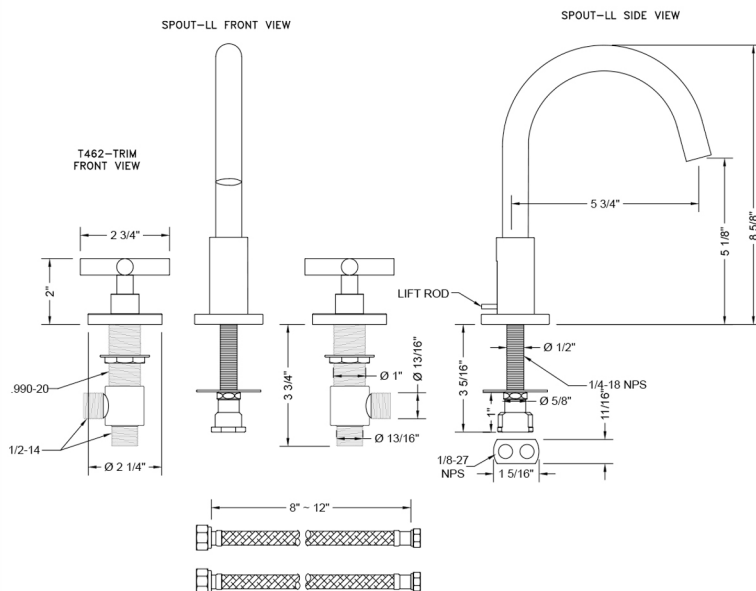

Uptown Contempo Faucet with Round Escutcheons & Contempo Hub Base Cross Handles

Model #: 8880-T462-

FEATURES:

- All brass 8" - 12" widespread faucet includes brass pop-up drain with overflow
- 1/4 turn ceramic valves
- Swivel Spout
- Available Flow Rates: 1.5, 1.2 & 0.5 GPM. Additional flow rate (aerator) options available. Contact JACLO.
- 5 3/4" spout reach center to center
- Spout Hole Size Min-Max: 1 1/2" - 1 7/8"
- Valve Hole Size Min-Max: 1 1/8" - 1 5/8"
- For additional drain options refer to lavatory drain section or visit jaclo.com

AVAILABLE FINISHES:

Polished Chrome (PCH)	Satin Chrome (SC)	Bronze Umber (BU)
Satin Nickel (SN)	Pewter (PEW)	Caramel Bronze (CB)
Polished Nickel (PN)	Antique Brass (AB)	Antique Copper (ACU)
Oil-Rubbed Bronze (ORB)	Polished Brass (PB)	Polished Copper (PCU)
Vintage Bronze (VB)	Satin Brass (SB)	Matte Black (MBK)
Satin Gold (SG)	Polished Gold (PG)	Black Nickel (BKN)
White (WH)	Unlacquered Brass (ULB)	Satin Cooper (SCU)
Almond (ALD)	Amber (AMB)	Azure Blue (AZB)
Coral (COR)	Mint Green (GRN)	Stone Grey (GRY)
Lilac (LAC)	Light Blue (LBL)	Limon (LIM)
Plum (PLM)	Pink (PNK)	Red (RED)
Graphite (GPH)	Aged Unlacquered Brass (AUB)	

SPECIFICATION DRAWING:

AVAILABLE HANDLES:

COMPLIANCES:

Complies with: ASME A112.18.1-2012/CSA B125.1-12