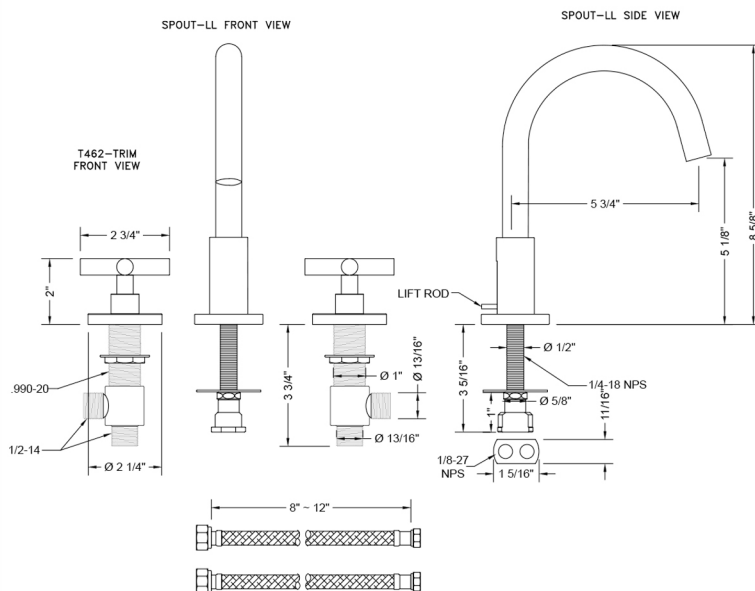

Uptown Contempo Faucet with Round Escutcheons & Contempo Hub Base Cross Handles -1.2 GPM

Model #: 8880-T462-1.2-

JACLO®

Confidence from start to finish.™

FEATURES:

- All brass 8" - 12" widespread faucet includes brass pop-up drain with overflow
- 1/4 turn ceramic valves
- Swivel Spout (For Stationary Spout option, contact JACLO)
- Available Flow Rates: 1.5, 1.2 & 0.5 GPM. Additional flow rate (aerator) options available. Contact JACLO.
- 5 3/4" spout reach
- Spout Hole Size: 1 1/2" - 1 7/8"
- Valve Hole Size: 1 1/8" - 1 5/8"

AVAILABLE FINISHES:

Polished Chrome (PCH)	Satin Chrome (SC)	Bronze Umber (BU)
Satin Nickel (SN)	Pewter (PEW)	Caramel Bronze (CB)
Polished Nickel (PN)	Antique Brass (AB)	Antique Copper (ACU)
Oil-Rubbed Bronze (ORB)	Polished Brass (PB)	Polished Copper (PCU)
Vintage Bronze (VB)	Satin Brass (SB)	Matte Black (MBK)
Satin Gold (SG)	Polished Gold (PG)	Black Nickel (BKN)
White (WH)	Unlacquered Brass (ULB)	Satin Cooper (SCU)
Almond (ALD)	Amber (AMB)	Azure Blue (AZB)
Coral (COR)	Mint Green (GRN)	Stone Grey (GRY)
Lilac (LAC)	Light Blue (LBL)	Limon (LIM)
Plum (PLM)	Pink (PNK)	Red (RED)
Graphite (GPH)	Aged Unlacquered Brass (AUB)	

SPECIFICATION DRAWING:

AVAILABLE HANDLES:

COMPLIANCES:

Complies with: ASME A112.18.1-2012/CSA B125.1-12