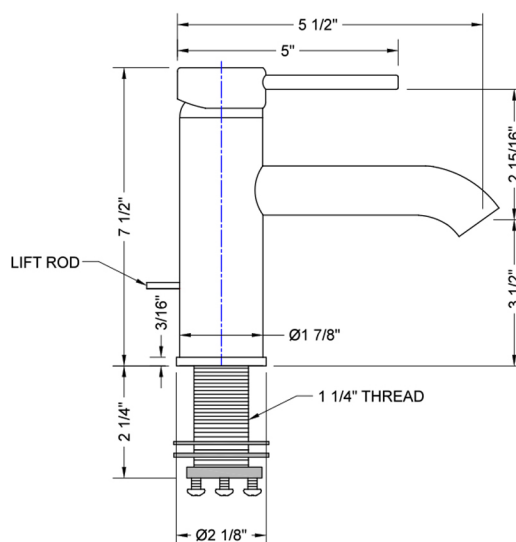

Contempo Single Hole Faucet

Model #: 8877-

FEATURES:

- Single lever faucet
- ADA compliant
- All brass body, ceramic cartridge
- Stationary Spout
- Stainless steel flex supplies included with $\frac{3}{8}$ " O.D. female ends
- Spout Hole Size: $1\frac{3}{8}$ " - $1\frac{5}{8}$ "
- Available Flow Rates: 1.5, 1.2, & 0.5 GPM. Additional flow rate (aerator) options available. Contact JACLO

SPECIFICATION DRAWING:

BACK VIEW

SIDE VIEW

COMPLIANCES:

Complies with: ASME A112.18.1-2012/CSA B125.1-12