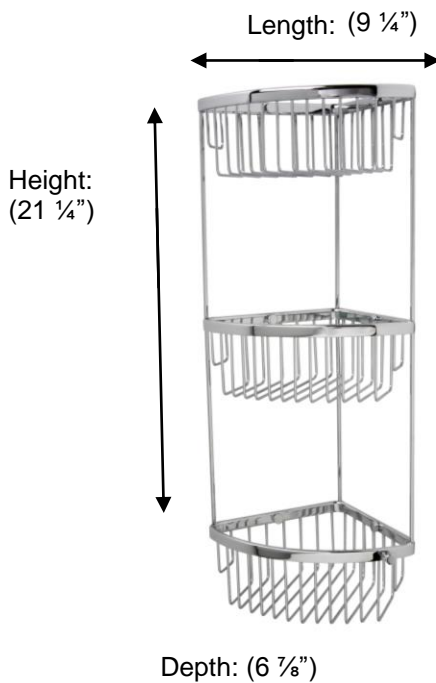

M875 Three Tier Corner Basket

Description:

Three Tier Corner Basket

Finishes:

CR - Chrome

Material:

Brass

Method of Attachment:

Direct to wall

Country of Origin:	United Kingdom
---------------------------	----------------

All Dimensions are approximate