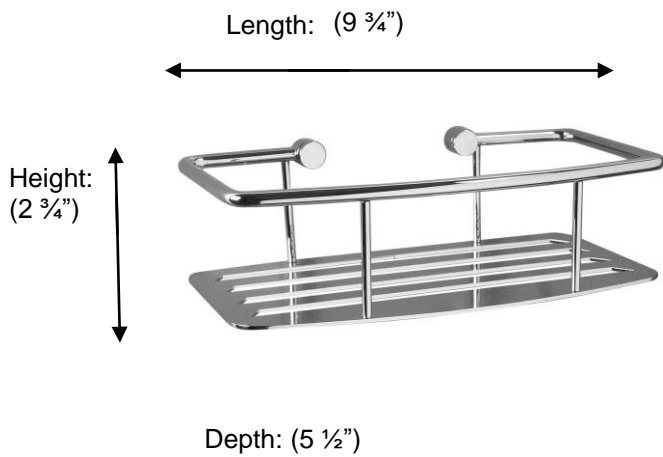

Miller
FINE BATHROOM INTERIORS **Classic**

M870 D-Shape Shower Shelf

Description:
D-Shape shower shelf

Finishes:
CR - Chrome

Material:
Brass

Method of Attachment:
Direct to wall

Country of Origin:

United Kingdom

All Dimensions are approximate