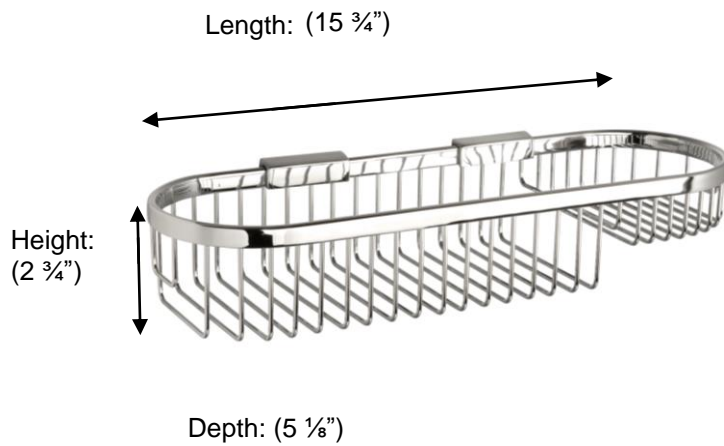

Miller
FINE BATHROOM INTERIORS **Classic**

M869 Detachable Oval Basket, Large

Description:

Detachable Oval Basket, Large

Finishes:

CR - Chrome

Material:

Brass

Method of Attachment:

Direct to wall

Country of Origin:

United Kingdom

All Dimensions are approximate