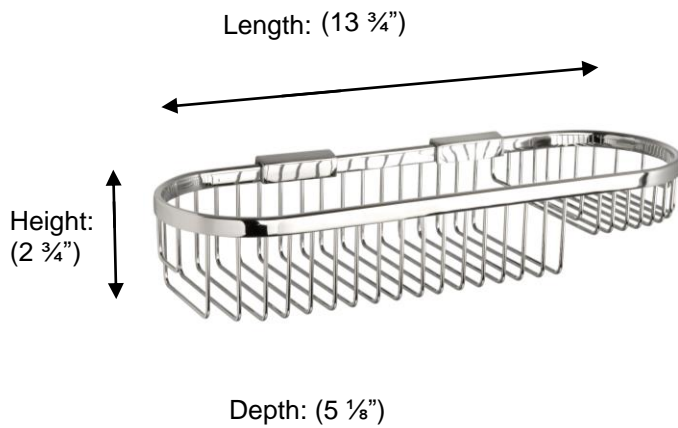

## M868 Detachable Oval Basket, Medium

**Description:**

Detachable Oval Basket, Medium

**Finishes:**

CR – Chrome

**Material:**

Brass

**Method of Attachment:**

Direct to wall

**Country of Origin:**

United Kingdom

All Dimensions are approximate