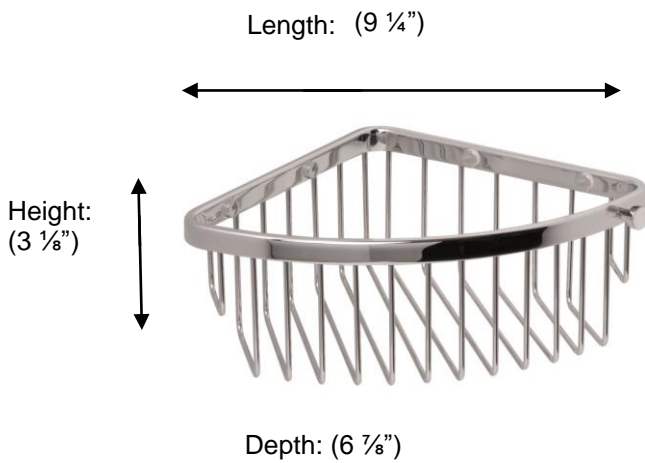

Miller
FINE BATHROOM INTERIORS **Classic**

M856 Deep Corner Basket

Description:
Deep Corner Basket

Finishes:
CR - Chrome

Material:
Brass

Method of Attachment:
Direct to wall

Country of Origin:	United Kingdom
---------------------------	----------------

All Dimensions are approximate