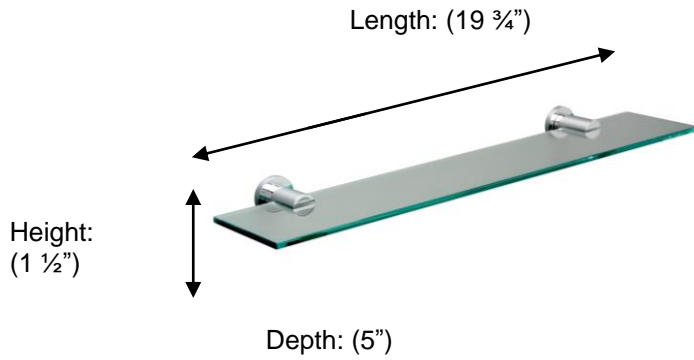

## M6702 Contemporary Glass Shelf, 18"

**Description:**

Contemporary Glass Shelf, 18"

**Finishes:**

CR – Chrome

**Material:**

Brass  
Tempered glass

**Method of Attachment:**

Direct to wall

**Country of Origin:**

United Kingdom

All Dimensions are approximate