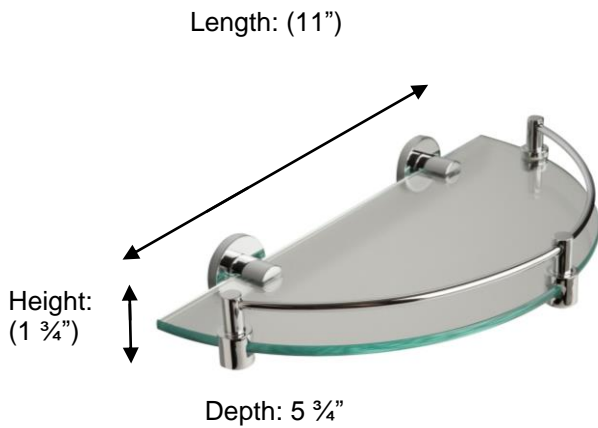

M668 Glass Cloakroom Shelf with Gallery

Description:

Glass Cloakroom Shelf with gallery

Finishes:

CR - Chrome

Material:

Brass
Tempered glass

Method of Attachment:

Direct to wall

Country of Origin:

United Kingdom