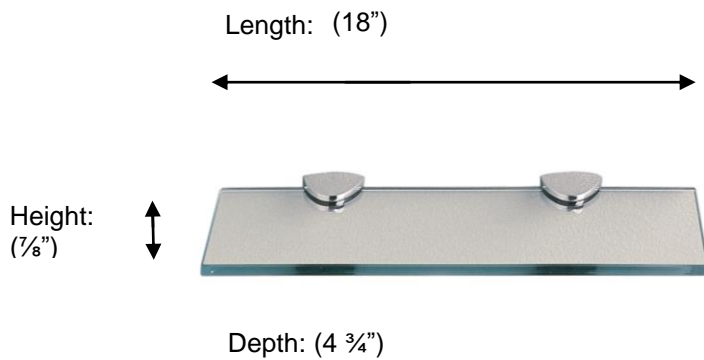

Miller
FINE BATHROOM INTERIORS **Classic**

M291220 Glass Shelf, 18"

Description:
Glass Shelf, 18"

Finishes:
CR - Chrome

Material:
Brass
Tempered glass

Method of Attachment:
Direct to wall

Country of Origin:

United Kingdom

All Dimensions are approximate