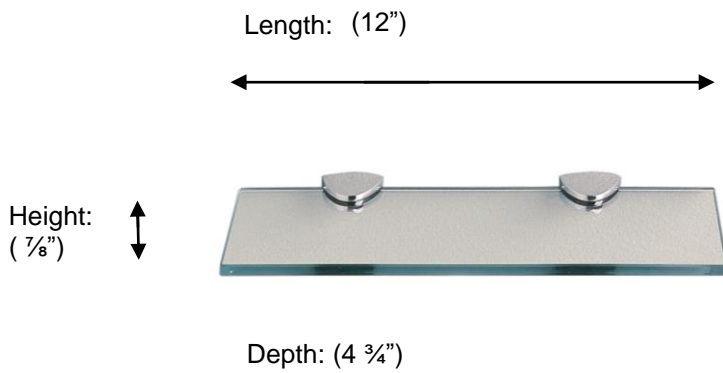

Miller
FINE BATHROOM INTERIORS **Classic**

M291020 Glass Shelf, 12"

Description:
Glass Shelf, 12"

Finishes:
CR - Chrome

Material:
Brass
Tempered glass

Method of Attachment:
Direct to wall

Country of Origin:

United Kingdom

All Dimensions are approximate