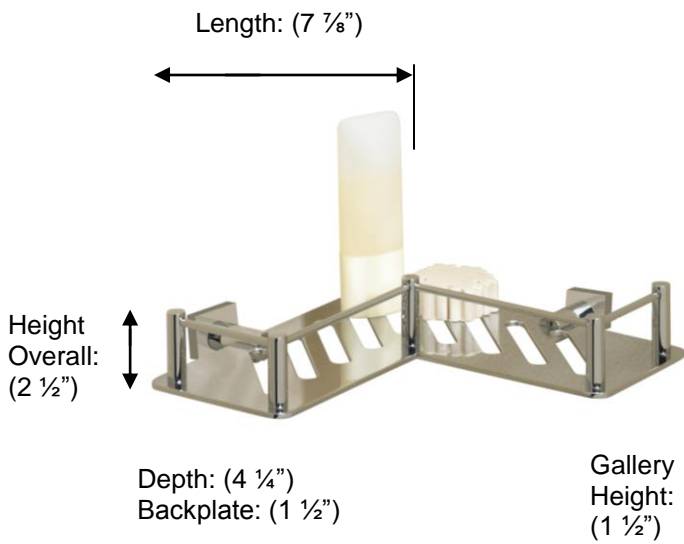

ESSENTIALS

53606 L-SHAPED SHOWER SHELF

**Description:**

L-Shaped Shower Shelf with Square Backplates

Finishes:

CR – Chrome
NI – Polished Nickel
ES – Satin Nickel

Material:

Brass

Method of Fixing:

Direct to wall

Country of Origin:	Portugal
---------------------------	----------