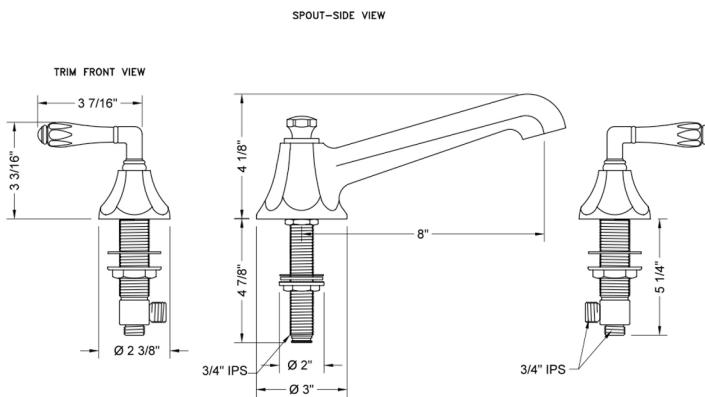

SPECIFICATION DRAWING: