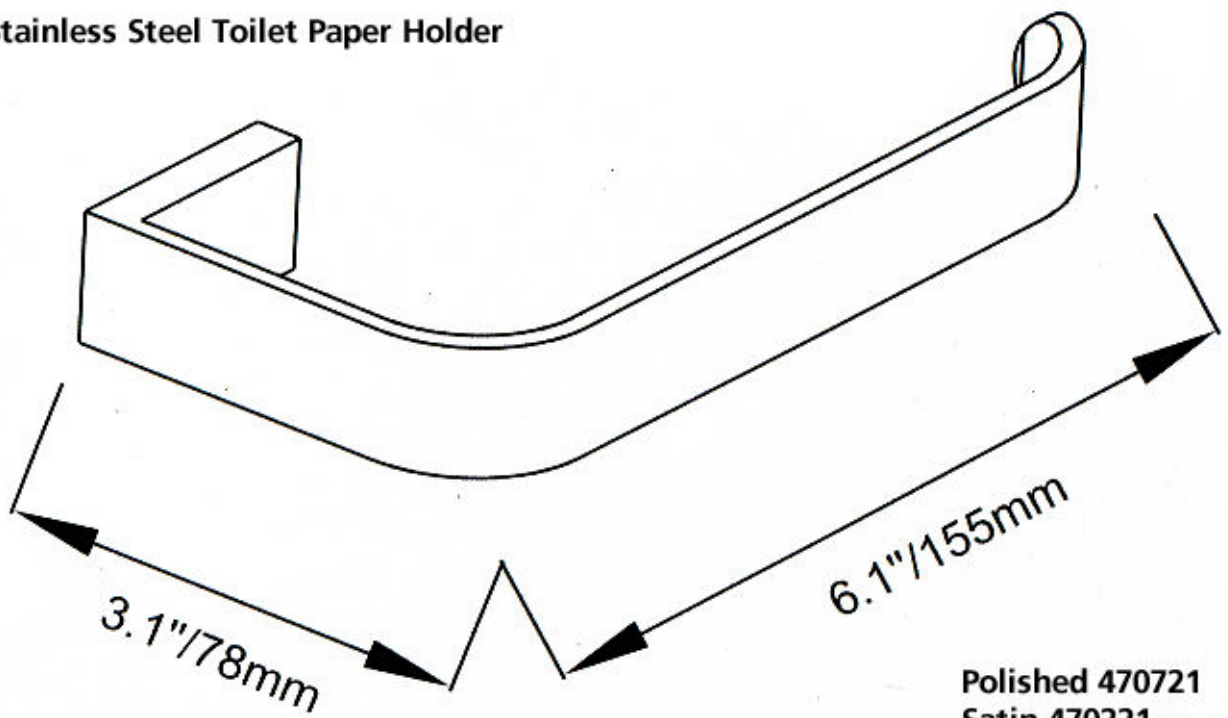

**Stainless Steel Toilet Paper Holder**

**Polished 470721  
Satin 470221**