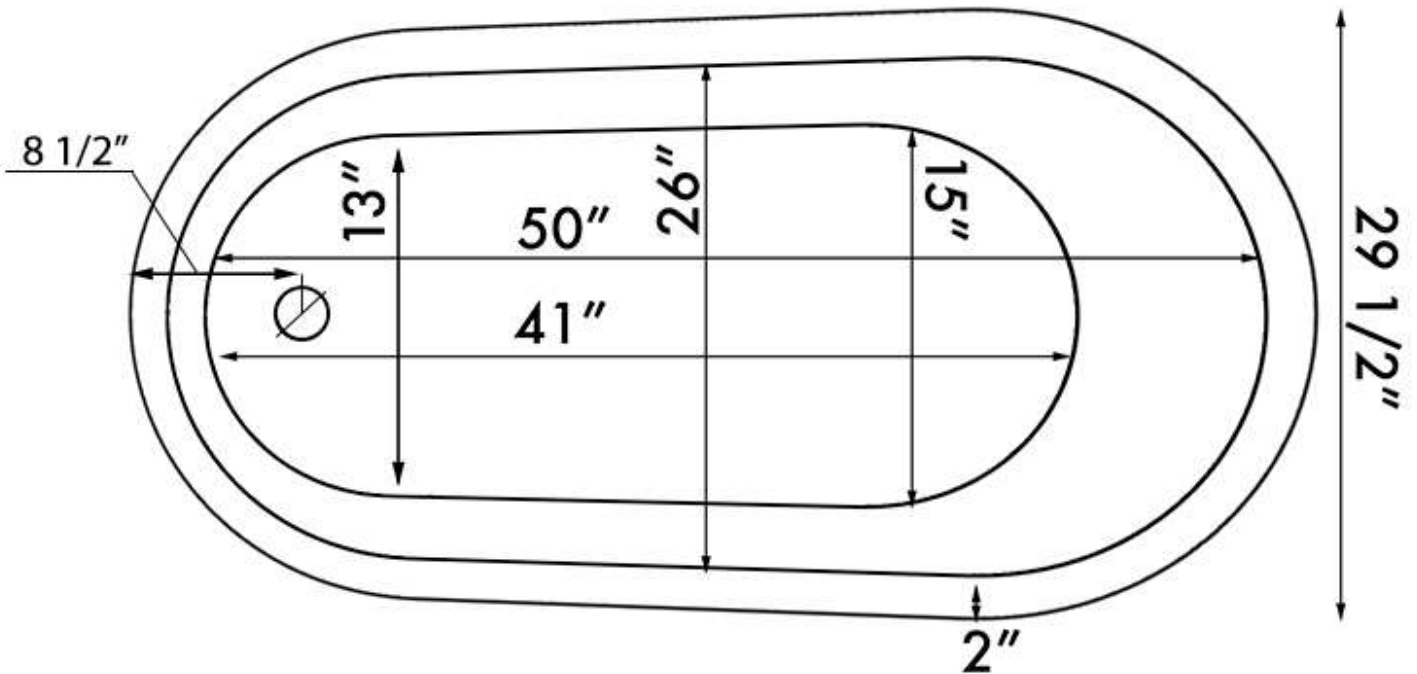

Drain and Overflow 2" Diameter

58" Swedish Slipper Tub SWED58
Customer Service: 866-448-8827

Tolerance +/- 1/4"
Units : Inches