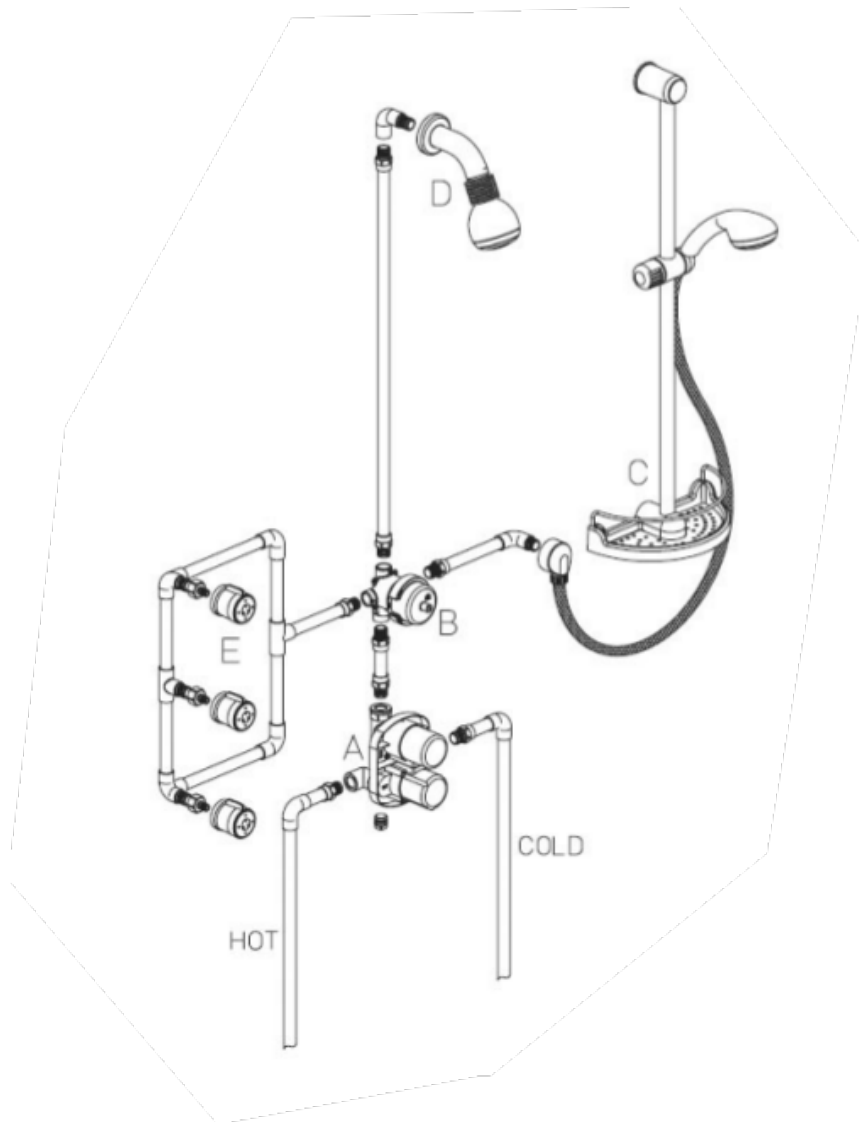

WH-OPTION 7

Water Harmony thermostatic valve with $\frac{3}{4}$ "
ceramic disk volume control
3-function shower head
Slide bar kit
3-way diverter
3 body jets
Rough included.

Water Harmony Series

Shower Option 7

Traditional Styling

STANDARDS

- Compliant with ASME A112.18.1-B125.1
- Compliant with AB1953
- Compliant with ANSI NSF61 – Annex G
- Certified by CSA International
- Compliant with ANSI A117.1

Finishes

	WH OPTION 7 CR	WH OPTION 7 PW
Polished Chrome	X	
Brushed Nickel		X

Features

	WH OPTION 7 CR	WH OPTION 7 PW
Solid Brass Construction	X	X
Meets NSF 61/9 Annex G Lead Requirements	X	X
ADA Compliant	X	X
Step-By-Step Installation Instructions	X	X
Limited Lifetime Warranty	X	X
2.0 GPM	X	X