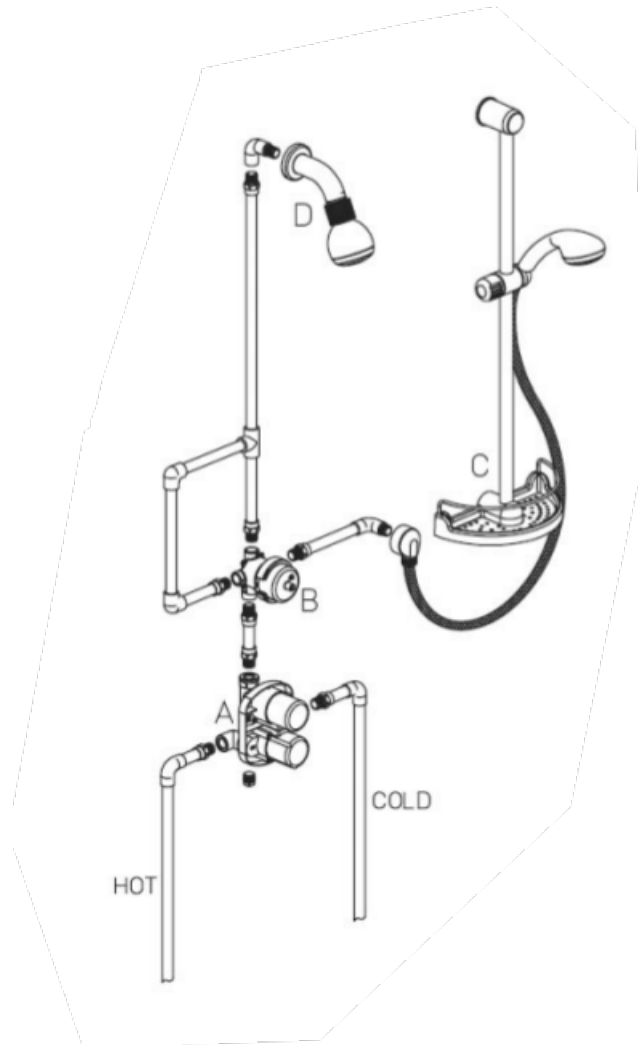

# WH-OPTION 3

Water Harmony thermostatic valve with  $\frac{3}{4}$ "  
ceramic disk volume control  
3-function shower head  
Slide bar kit  
3-way diverter  
Rough included.