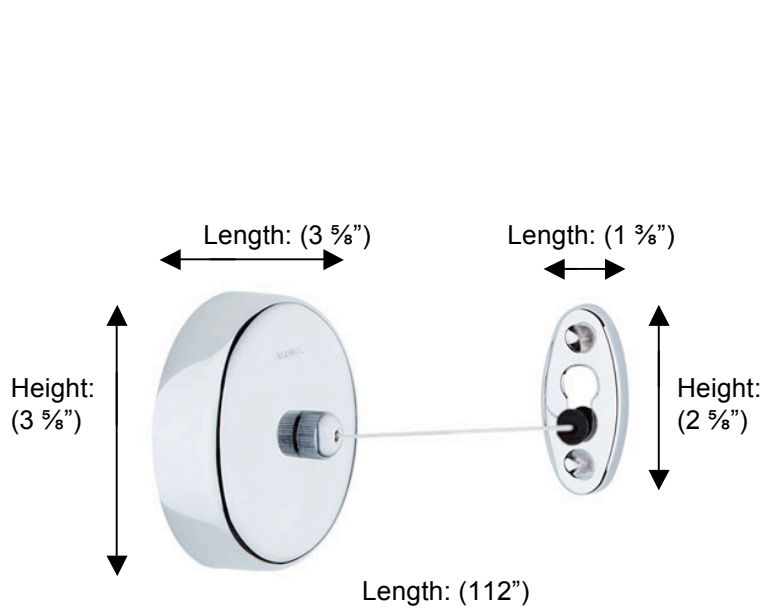

ESSENTIALS

5674A Retractable Clothes Line

Description:
Retractable clothes line

Finishes:
CR – Chrome

Material:
Brass

Method of Fixing:
Direct to wall

Country of Origin:

Portugal

All Dimensions are approximate