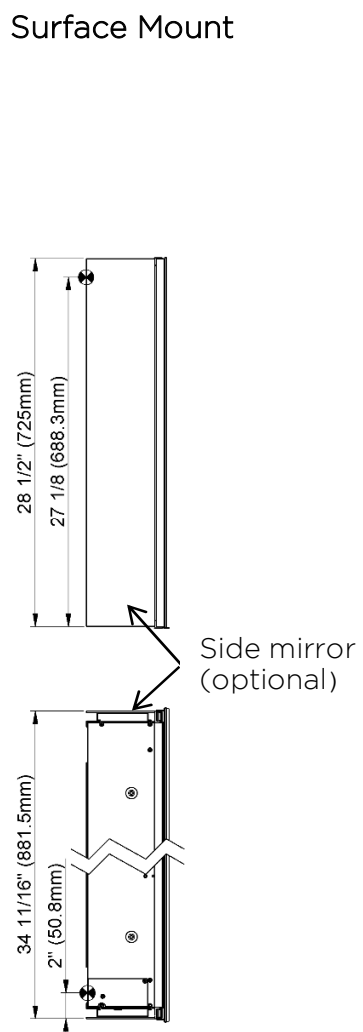

SIDLER® SideLight

	(4000K)	(3000K)
Model#	1.909.000	1.909.003
Model	SL 35 1/4"	SL 35 1/4"

Including:

- LED Side Lighting 46W, dimmable
- 3440 Lumen (4000K) / 3280 Lumen (3000K)
- Silverlasting™ mirror door
- Gliding mirror door
- Build in Outlet and USB
- Mirrored interior
- 4 glass shelves
- Patented shelf adjustment system
- Cosmetic Box
- Anodized aluminum

Recessed
(Rough Opening > 33 5/16" x 28 1/16")

Surface Mount

7626 Winston Street
Burnaby, BC V5A 2H4
CANADA

Phone: 604 415 2422
Toll Free: 888 415 2422
Fax: 604 415 2433

info@sidler-international.com
www.sidler-international.com