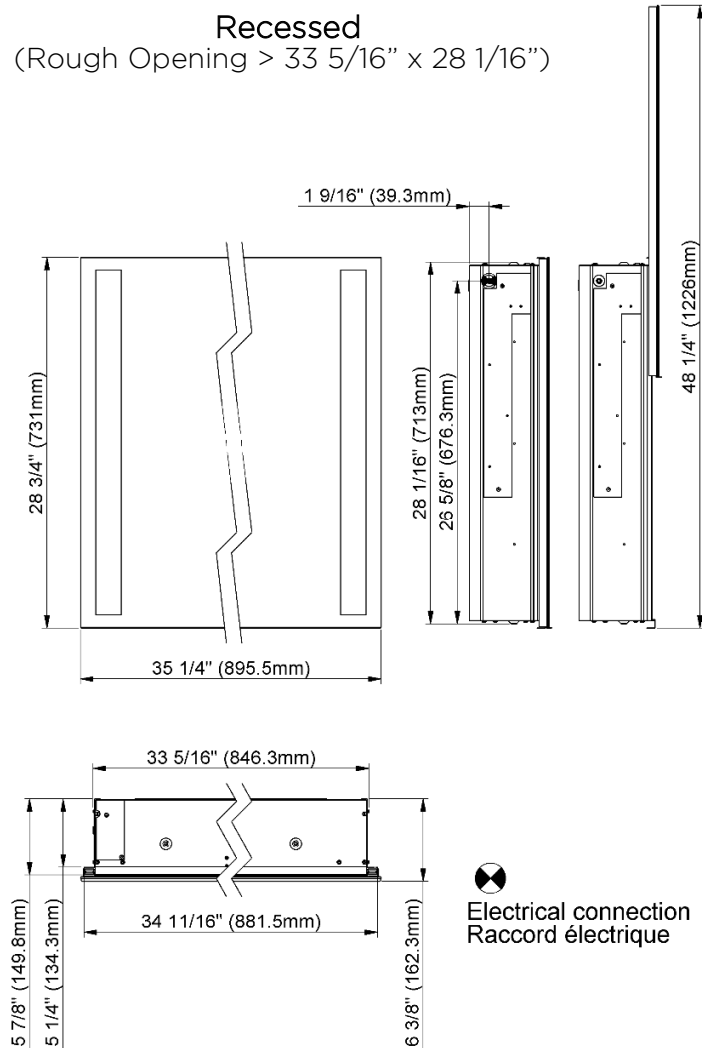

SIDLER® SideLight

	(4000K)	(3000K)
Model#	1.909.000	1.909.003
Model	SL 35 1/4"	SL 35 1/4"

Including:

- LED Side Lighting 46W, dimmable
- 3440 Lumen (4000K) / 3280 Lumen (3000K)
- Silverlasting™ mirror door
- Gliding mirror door
- Build in Outlet and USB
- Mirrored interior
- 4 glass shelves
- Patented shelf adjustment system
- Cosmetic Box
- Anodized aluminum

Recessed
(Rough Opening > 33 5/16" x 28 1/16")

Surface Mount

7626 Winston Street
Burnaby, BC V5A 2H4
CANADA

Phone: 604 415 2422
Toll Free: 888 415 2422
Fax: 604 415 2433

info@sidler-international.com
www.sidler-international.com