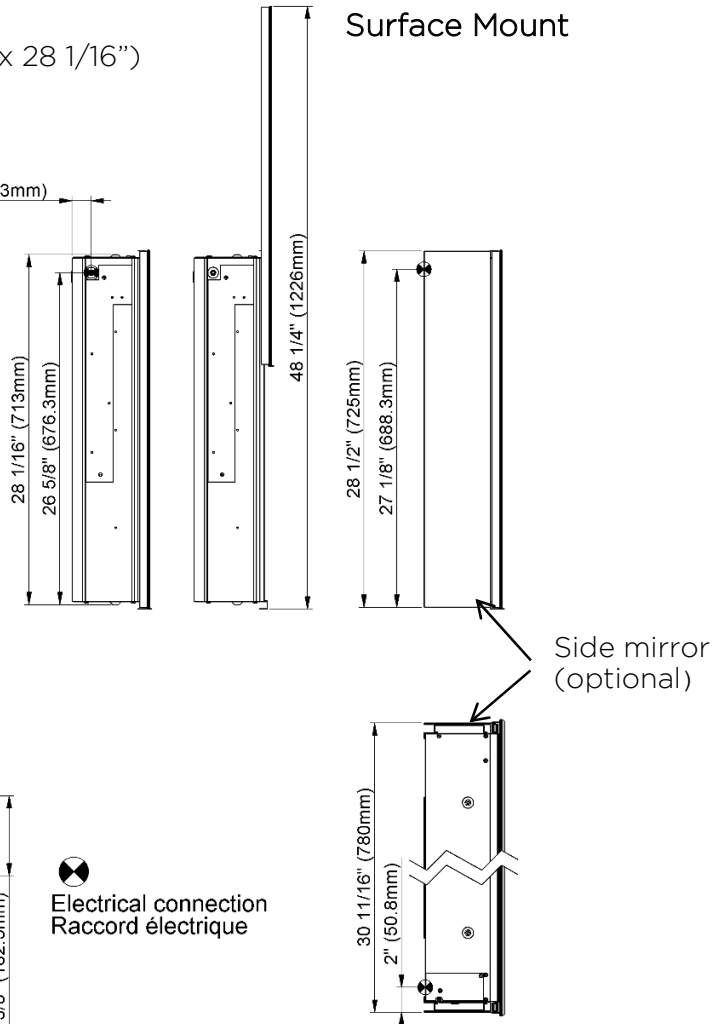

# SIDLER® SideLight

	(4000K)	(3000K)
Model#	1.908.000	1.908.003
Model	SL 31 1/4"	SL 31 1/4"

Including:

- LED Side Lighting 46W, dimmable
- 3440 Lumen (4000K) / 3280 Lumen (3000K)
- Silverlasting™ mirror door
- Gliding mirror door
- Build in Outlet and USB
- Mirrored interior
- 2 glass shelves
- Patented shelf adjustment system
- Cosmetic Box
- Anodized aluminum

**Recessed**  
(Rough Opening > 29 5/16" x 28 1/16")

**Surface Mount**

7626 Winston Street  
Burnaby, BC V5A 2H4  
CANADA

Phone: 604 415 2422  
Toll Free: 888 415 2422  
Fax: 604 415 2433

info@sidler-international.com  
www.sidler-international.com