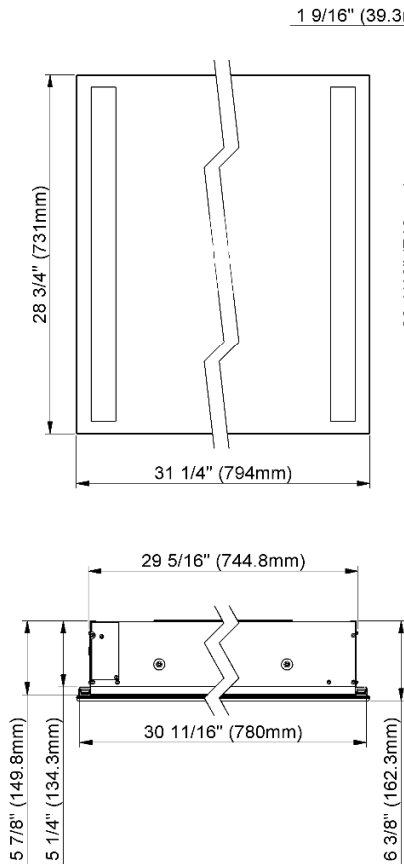

# SIDLER® SideLight

	(4000K)	(3000K)
Model#	1.908.000	1.908.003
Model	SL 31 1/4"	SL 31 1/4"

Including:

- LED Side Lighting 46W, dimmable
- 3440 Lumen (4000K) / 3280 Lumen (3000K)
- Silverlasting™ mirror door
- Gliding mirror door
- Build in Outlet and USB
- Mirrored interior
- 2 glass shelves
- Patented shelf adjustment system
- Cosmetic Box
- Anodized aluminum

**Recessed**  
(Rough Opening > 29 5/16" x 28 1/16")

**Surface Mount**

7626 Winston Street  
Burnaby, BC V5A 2H4  
CANADA

Phone: 604 415 2422  
Toll Free: 888 415 2422  
Fax: 604 415 2433

info@sidler-international.com  
www.sidler-international.com