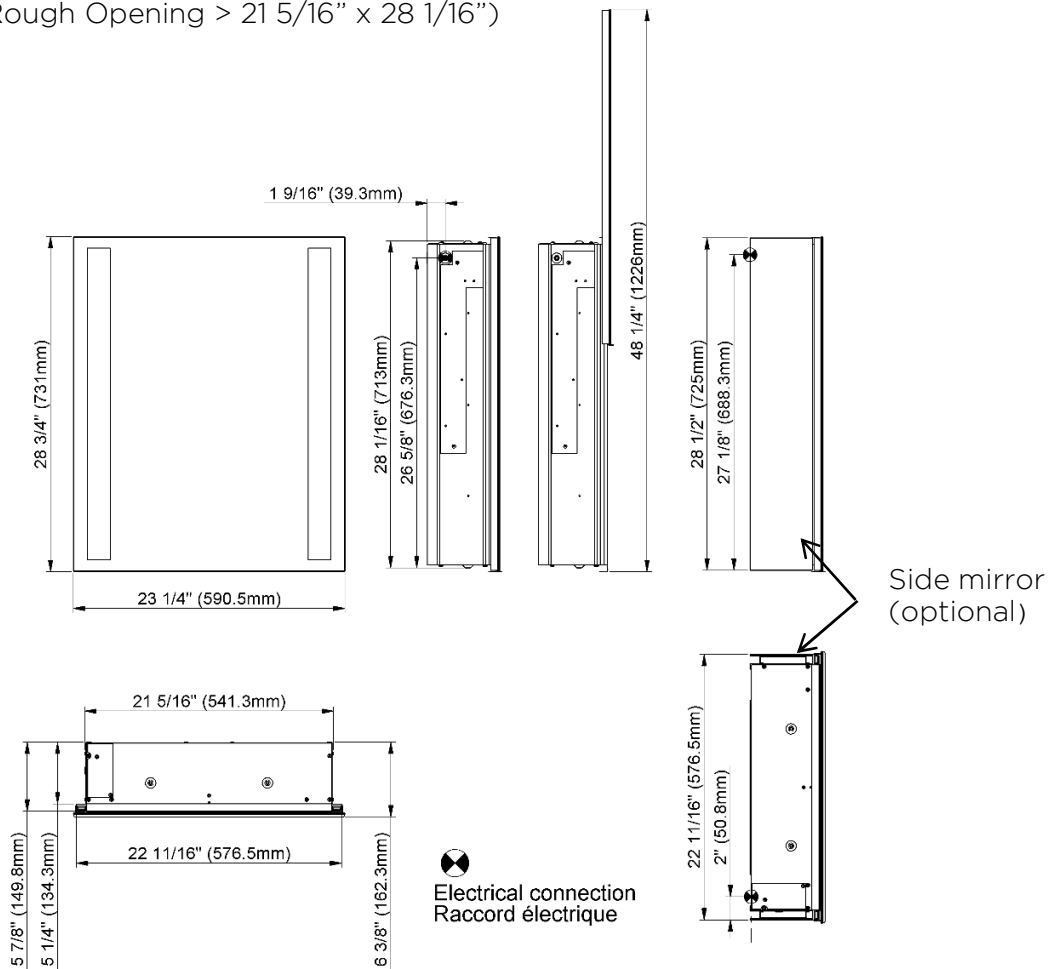

SIDLER® SideLight

	(4000K)	(3000K)
Model#	1.906.000	1.906.003
Model	SL 23 1/4"	SL 23 1/4"

Including:

- LED Side Lighting 46W, dimmable
- 3440 Lumen (4000K) / 3280 Lumen (3000K)
- Silverlasting™ mirror door
- Gliding mirror door
- Build in Outlet and USB
- Mirrored interior
- 2 glass shelves
- Patented shelf adjustment system
- Cosmetic Box
- Anodized aluminum

Recessed
(Rough Opening > 21 5/16" x 28 1/16")

Surface Mount

7626 Winston Street
Burnaby, BC V5A 2H4
CANADA

Phone: 604 415 2422
Toll Free: 888 415 2422
Fax: 604 415 2433

info@sidler-international.com
www.sidler-international.com