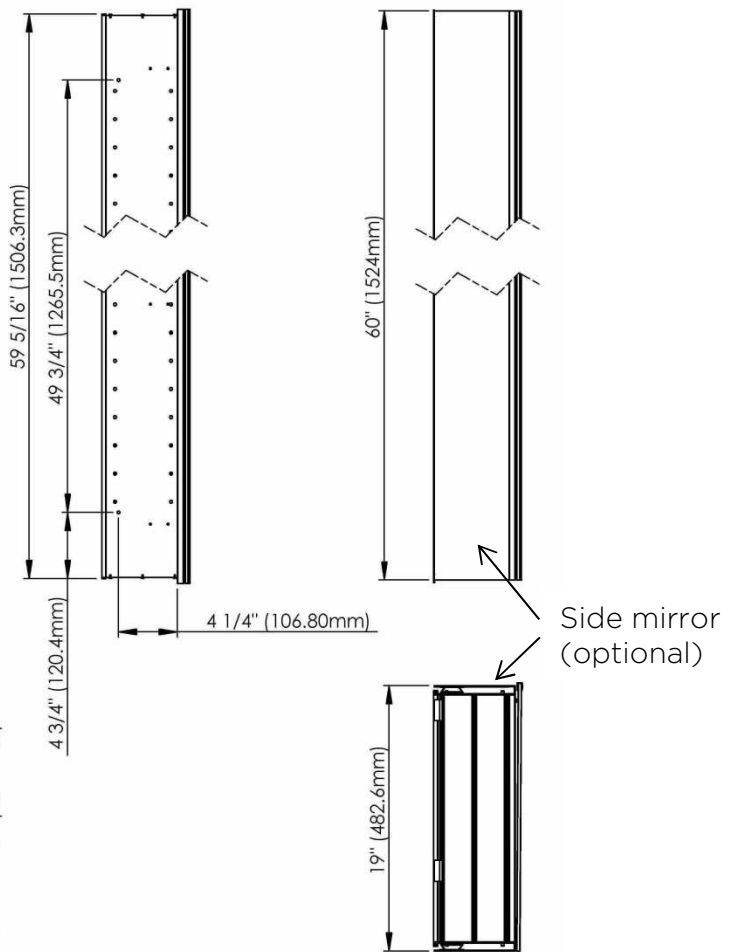

SIDLER® Tall

	(left-hand hinge)	(right-hand hinge)
Model#	1.805.014	1.805.024
Model	TL 1/19 1/4"-4"/L	TL 1/19 1/4"-4"/R

Including:

- Styling shelf incl. hairdryer holder and accessory hocks
- Silverlasting™, double sided mirror doors
- 5 Glass shelves
- Blum soft close hinges
- Mirrored interior
- Anodized aluminum body

SIDLER® Tall

	(left-hand hinge)	(right-hand hinge)
Model#	1.805.016	1.805.026
Model	TL 1/19 1/4"-6"/L	TL 1/19 1/4"-6"/R

Including:

- Styling shelf incl. hairdryer holder and accessory hocks
- Silverlasting™, double sided mirror doors
- 5 Glass shelves
- Blum soft close hinges
- Mirrored interior
- Anodized aluminum body

Recessed

(Rough Opening 18 5/16" x 59 5/16")

Surface Mount

7626 Winston Street
 Burnaby, BC V5A 2H4
 CANADA

Phone: **604 415 2422**
 Toll Free: **888 415 2422**
 Fax: **604 415 2433**

info@sidler-international.com
 www.sidler-international.com