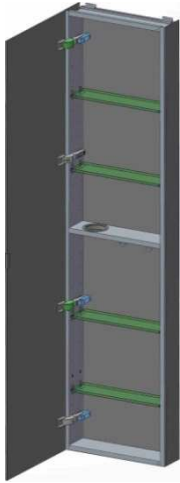

SIDLER® Tall

	(left-hand hinge)	(right-hand hinge)
Model#	1.805.014	1.805.024
Model	TL 1/19 1/4"-4"/L	TL 1/19 1/4"-4"/R

Including:

- Styling shelf incl. hairdryer holder and accessory hocks
- Silverlasting™, double sided mirror doors
- 5 Glass shelves
- Blum soft close hinges
- Mirrored interior
- Anodized aluminum body

Recessed

(Rough Opening 18 5/16" x 59 5/16")

Surface Mount

7626 Winston Street
Burnaby, BC V5A 2H4
CANADA

Phone: 604 415 2422
Toll Free: 888 415 2422
Fax: 604 415 2433

info@sidler-international.com
www.sidler-international.com

SIDLER® Tall

	(left-hand hinge)	(right-hand hinge)
Model#	1.805.016	1.805.026
Model	TL 1/19 1/4"-6"/L	TL 1/19 1/4"-6"/R

Including:

- Styling shelf incl. hairdryer holder and accessory hocks
- Silverlasting™, double sided mirror doors
- 5 Glass shelves
- Blum soft close hinges
- Mirrored interior
- Anodized aluminum body

Recessed

(Rough Opening 18 5/16" x 59 5/16")

Surface Mount

7626 Winston Street
 Burnaby, BC V5A 2H4
 CANADA

Phone: **604 415 2422**
 Toll Free: **888 415 2422**
 Fax: **604 415 2433**

info@sidler-international.com
 www.sidler-international.com