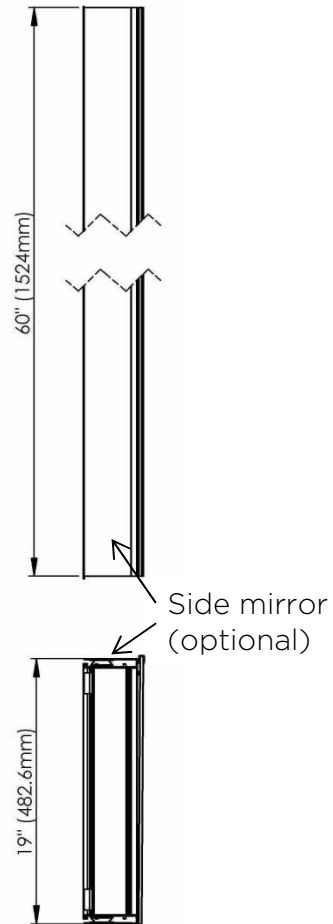

SIDLER® Tall

	(left-hand hinge)	(right-hand hinge)
Model#	1.805.014	1.805.024
Model	TL 1/19 1/4"-4"/L	TL 1/19 1/4"-4"/R

Including:

- Styling shelf incl. hairdryer holder and accessory hocks
- Silverlasting™, double sided mirror doors
- 5 Glass shelves
- Blum soft close hinges
- Mirrored interior
- Anodized aluminum body

Recessed

(Rough Opening 18 5/16" x 59 5/16")

Surface Mount

7626 Winston Street
Burnaby, BC V5A 2H4
CANADA

Phone: 604 415 2422
Toll Free: 888 415 2422
Fax: 604 415 2433

info@sidler-international.com
www.sidler-international.com

SIDLER® Tall

	(left-hand hinge)	(right-hand hinge)
Model#	1.805.016	1.805.026
Model	TL 1/19 1/4"-6"/L	TL 1/19 1/4"-6"/R

Including:

- Styling shelf incl. hairdryer holder and accessory hocks
- Silverlasting™, double sided mirror doors
- 5 Glass shelves
- Blum soft close hinges
- Mirrored interior
- Anodized aluminum body

Recessed

(Rough Opening 18 5/16" x 59 5/16")

Surface Mount

7626 Winston Street
 Burnaby, BC V5A 2H4
 CANADA

Phone: **604 415 2422**
 Toll Free: **888 415 2422**
 Fax: **604 415 2433**

info@sidler-international.com
 www.sidler-international.com