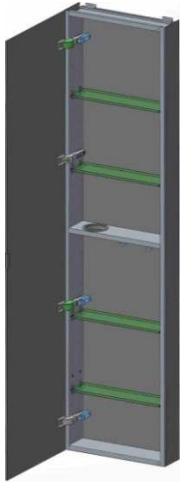

SIDLER® Tall

	(left-hand hinge)	(right-hand hinge)
Model#	1.805.014	1.805.024
Model	TL 1/19 1/4"-4"/L	TL 1/19 1/4"-4"/R

Including:

- Styling shelf incl. hairdryer holder and accessory hocks
- Silverlasting™, double sided mirror doors
- 5 Glass shelves
- Blum soft close hinges
- Mirrored interior
- Anodized aluminum body

Recessed

(Rough Opening 18 5/16" x 59 5/16")

Surface Mount

7626 Winston Street
Burnaby, BC V5A 2H4
CANADA

Phone: 604 415 2422
Toll Free: 888 415 2422
Fax: 604 415 2433

info@sidler-international.com
www.sidler-international.com

SIDLER® Tall

	(left-hand hinge)	(right-hand hinge)
Model#	1.805.016	1.805.026
Model	TL 1/19 1/4"-6"/L	TL 1/19 1/4"-6"/R

Including:

- Styling shelf incl. hairdryer holder and accessory hocks
- Silverlasting™, double sided mirror doors
- 5 Glass shelves
- Blum soft close hinges
- Mirrored interior
- Anodized aluminum body