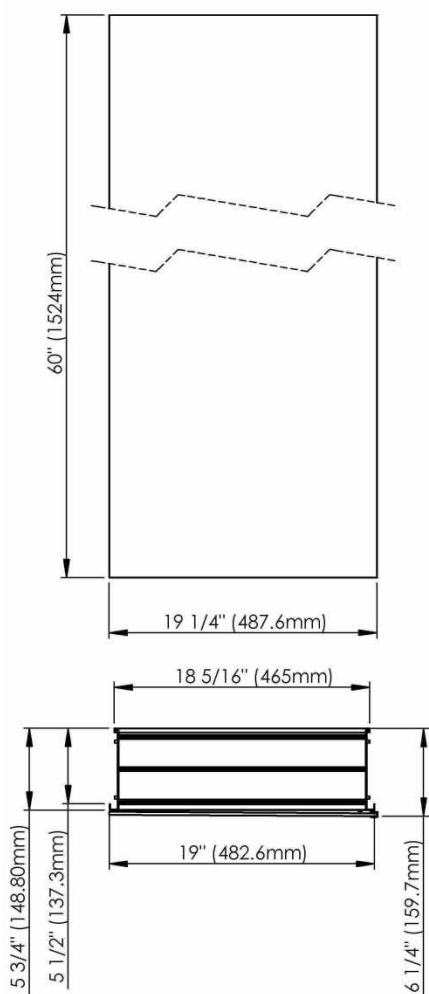

SIDLER® Tall

	(left-hand hinge)	(right-hand hinge)
Model#	1.805.014	1.805.024
Model	TL 1/19 1/4"-4"/L	TL 1/19 1/4"-4"/R

Including:

- Styling shelf incl. hairdryer holder and accessory hocks
- Silverlasting™, double sided mirror doors
- 5 Glass shelves
- Blum soft close hinges
- Mirrored interior
- Anodized aluminum body

Recessed

(Rough Opening 18 5/16" x 59 5/16")

Surface Mount

7626 Winston Street
Burnaby, BC V5A 2H4
CANADA

Phone: 604 415 2422
Toll Free: 888 415 2422
Fax: 604 415 2433

info@sidler-international.com
www.sidler-international.com

SIDLER® Tall

	(left-hand hinge)	(right-hand hinge)
Model#	1.805.016	1.805.026
Model	TL 1/19 1/4"-6"/L	TL 1/19 1/4"-6"/R

Including:

- Styling shelf incl. hairdryer holder and accessory hocks
- Silverlasting™, double sided mirror doors
- 5 Glass shelves
- Blum soft close hinges
- Mirrored interior
- Anodized aluminum body

Recessed

(Rough Opening 18 5/16" x 59 5/16")

Surface Mount

7626 Winston Street
 Burnaby, BC V5A 2H4
 CANADA

Phone: **604 415 2422**
 Toll Free: **888 415 2422**
 Fax: **604 415 2433**

info@sidler-international.com
 www.sidler-international.com