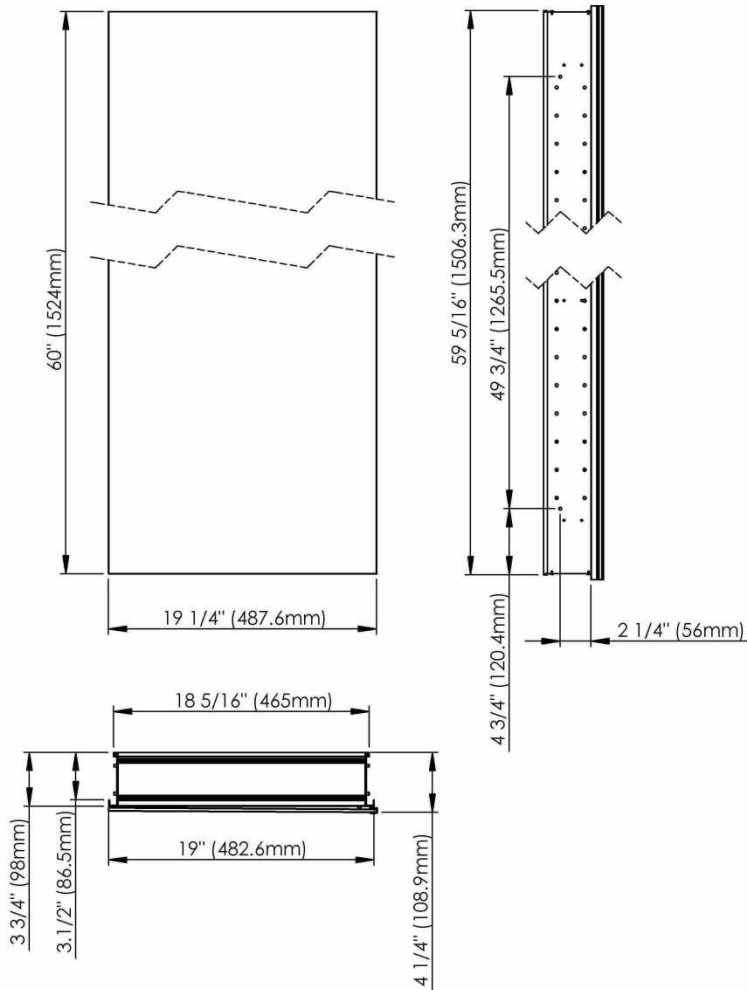

SIDLER® Tall

	(left-hand hinge)	(right-hand hinge)
Model#	1.805.014	1.805.024
Model	TL 1/19 1/4"-4"/L	TL 1/19 1/4"-4"/R

Including:

- Styling shelf incl. hairdryer holder and accessory hocks
- Silverlasting™, double sided mirror doors
- 5 Glass shelves
- Blum soft close hinges
- Mirrored interior
- Anodized aluminum body

Recessed

(Rough Opening 18 5/16" x 59 5/16")

Surface Mount

7626 Winston Street
Burnaby, BC V5A 2H4
CANADA

Phone: 604 415 2422
Toll Free: 888 415 2422
Fax: 604 415 2433

info@sidler-international.com
www.sidler-international.com

SIDLER® Tall

	(left-hand hinge)	(right-hand hinge)
Model#	1.805.016	1.805.026
Model	TL 1/19 1/4"-6"/L	TL 1/19 1/4"-6"/R

Including:

- Styling shelf incl. hairdryer holder and accessory hocks
- Silverlasting™, double sided mirror doors
- 5 Glass shelves
- Blum soft close hinges
- Mirrored interior
- Anodized aluminum body

Recessed

(Rough Opening 18 5/16" x 59 5/16")

Surface Mount

7626 Winston Street
 Burnaby, BC V5A 2H4
 CANADA

Phone: **604 415 2422**
 Toll Free: **888 415 2422**
 Fax: **604 415 2433**

info@sidler-international.com
 www.sidler-international.com