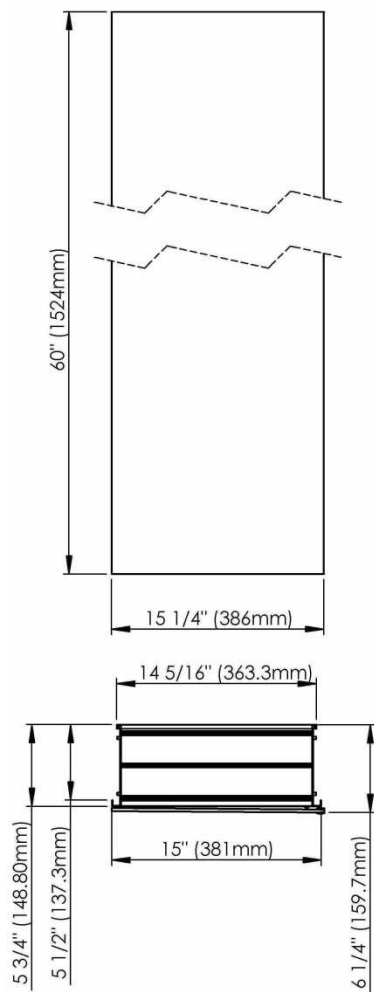

SIDLER® Tall

	(left-hand hinge)	(right-hand hinge)
Model#	1.804.014	1.804.024
Model	TL 1/15 1/4"-4"/L	TL 1/15 1/4"-4"/R

Including:

- Styling shelf incl. hairdryer holder and accessory hocks
- Silverlasting™, double sided mirror doors
- 5 Glass shelves
- Blum soft close hinges
- Mirrored interior
- Anodized aluminum body

Recessed

(Rough Opening 14 5/16" x 59 5/16")

Surface Mount

7626 Winston Street
Burnaby, BC V5A 2H4
CANADA

Phone: **604 415 2422**
Toll Free: **888 415 2422**
Fax: **604 415 2433**

info@sidler-international.com
www.sidler-international.com

SIDLER® Tall

	(left-hand hinge)	(right-hand hinge)
Model#	1.804.016	1.804.026
Model	TL 1/15 1/4"-6"/L	TL 1/15 1/4"-6"/R

Including:

- Styling shelf incl. hairdryer holder and accessory hocks
- Silverlasting™, double sided mirror doors
- 5 Glass shelves
- Blum soft close hinges
- Mirrored interior
- Anodized aluminum body

Recessed

(Rough Opening 14 5/16" x 59 5/16")

Surface Mount

7626 Winston Street
Burnaby, BC V5A 2H4
CANADA

Phone: 604 415 2422
Toll Free: 888 415 2422
Fax: 604 415 2433

info@sidler-international.com
www.sidler-international.com