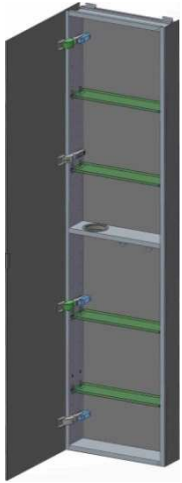

SIDLER® Tall

	(left-hand hinge)	(right-hand hinge)
Model#	1.804.014	1.804.024
Model	TL 1/15 1/4"-4"/L	TL 1/15 1/4"-4"/R

Including:

- Styling shelf incl. hairdryer holder and accessory hocks
- Silverlasting™, double sided mirror doors
- 5 Glass shelves
- Blum soft close hinges
- Mirrored interior
- Anodized aluminum body

Recessed

(Rough Opening 14 5/16" x 59 5/16")

Surface Mount

7626 Winston Street
Burnaby, BC V5A 2H4
CANADA

Phone: **604 415 2422**
Toll Free: **888 415 2422**
Fax: **604 415 2433**

info@sidler-international.com
www.sidler-international.com

SIDLER® Tall

	(left-hand hinge)	(right-hand hinge)
Model#	1.804.016	1.804.026
Model	TL 1/15 1/4"-6"/L	TL 1/15 1/4"-6"/R

Including:

- Styling shelf incl. hairdryer holder and accessory hocks
- Silverlasting™, double sided mirror doors
- 5 Glass shelves
- Blum soft close hinges
- Mirrored interior
- Anodized aluminum body

Recessed

(Rough Opening 14 5/16" x 59 5/16")

Surface Mount

7626 Winston Street
Burnaby, BC V5A 2H4
CANADA

Phone: 604 415 2422
Toll Free: 888 415 2422
Fax: 604 415 2433

info@sidler-international.com
www.sidler-international.com