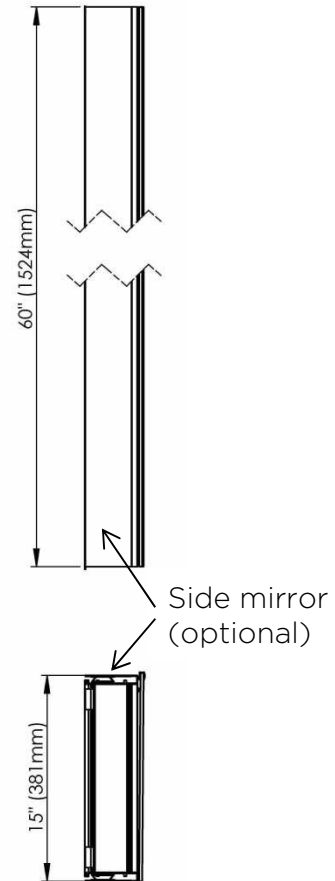

SIDLER® Tall

	(left-hand hinge)	(right-hand hinge)
Model#	1.804.014	1.804.024
Model	TL 1/15 1/4"-4"/L	TL 1/15 1/4"-4"/R

Including:

- Styling shelf incl. hairdryer holder and accessory hocks
- Silverlasting™, double sided mirror doors
- 5 Glass shelves
- Blum soft close hinges
- Mirrored interior
- Anodized aluminum body

Recessed

(Rough Opening 14 5/16" x 59 5/16")

Surface Mount

7626 Winston Street
Burnaby, BC V5A 2H4
CANADA

Phone: **604 415 2422**
Toll Free: **888 415 2422**
Fax: **604 415 2433**

info@sidler-international.com
www.sidler-international.com

SIDLER® Tall

	(left-hand hinge)	(right-hand hinge)
Model#	1.804.016	1.804.026
Model	TL 1/15 1/4"-6"/L	TL 1/15 1/4"-6"/R

Including:

- Styling shelf incl. hairdryer holder and accessory hocks
- Silverlasting™, double sided mirror doors
- 5 Glass shelves
- Blum soft close hinges
- Mirrored interior
- Anodized aluminum body

Recessed

(Rough Opening 14 5/16" x 59 5/16")

Surface Mount

7626 Winston Street
Burnaby, BC V5A 2H4
CANADA

Phone: 604 415 2422
Toll Free: 888 415 2422
Fax: 604 415 2433

info@sidler-international.com
www.sidler-international.com