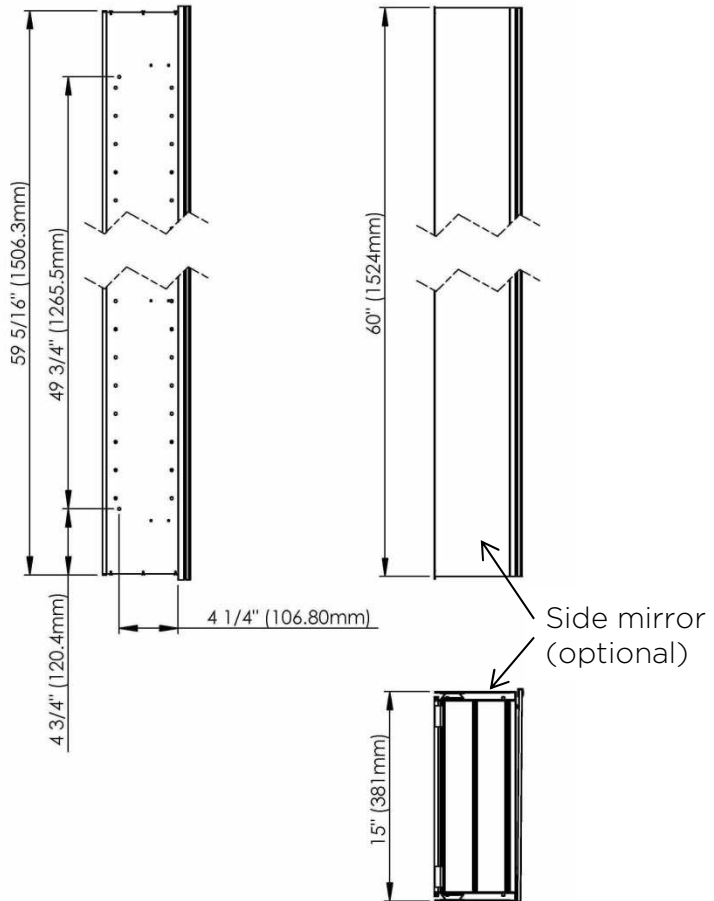

SIDLER® Tall

	(left-hand hinge)	(right-hand hinge)
Model#	1.804.014	1.804.024
Model	TL 1/15 1/4"-4"/L	TL 1/15 1/4"-4"/R

Including:

- Styling shelf incl. hairdryer holder and accessory hocks
- Silverlasting™, double sided mirror doors
- 5 Glass shelves
- Blum soft close hinges
- Mirrored interior
- Anodized aluminum body

Recessed

(Rough Opening 14 5/16" x 59 5/16")

Surface Mount

7626 Winston Street
Burnaby, BC V5A 2H4
CANADA

Phone: **604 415 2422**
Toll Free: **888 415 2422**
Fax: **604 415 2433**

info@sidler-international.com
www.sidler-international.com

SIDLER® Tall

	(left-hand hinge)	(right-hand hinge)
Model#	1.804.016	1.804.026
Model	TL 1/15 1/4"-6"/L	TL 1/15 1/4"-6"/R

Including:

- Styling shelf incl. hairdryer holder and accessory hocks
- Silverlasting™, double sided mirror doors
- 5 Glass shelves
- Blum soft close hinges
- Mirrored interior
- Anodized aluminum body

Recessed

(Rough Opening 14 5/16" x 59 5/16")

Surface Mount

7626 Winston Street
Burnaby, BC V5A 2H4
CANADA

Phone: 604 415 2422
Toll Free: 888 415 2422
Fax: 604 415 2433

info@sidler-international.com
www.sidler-international.com