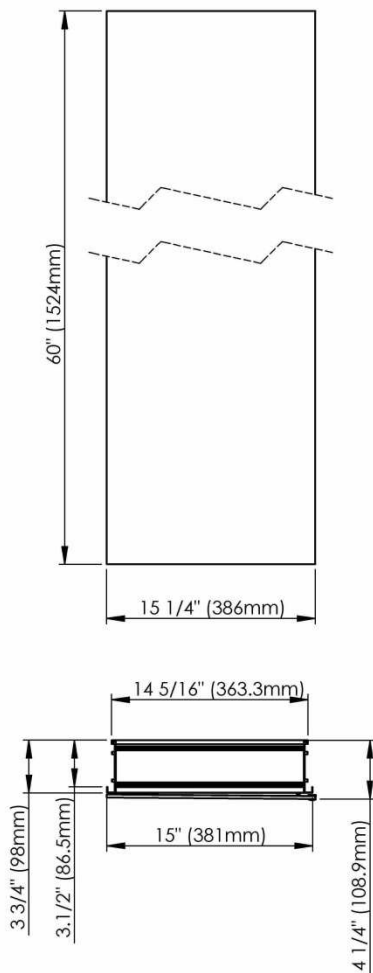

SIDLER® Tall

	(left-hand hinge)	(right-hand hinge)
Model#	1.804.014	1.804.024
Model	TL 1/15 1/4"-4"/L	TL 1/15 1/4"-4"/R

Including:

- Styling shelf incl. hairdryer holder and accessory hocks
- Silverlasting™, double sided mirror doors
- 5 Glass shelves
- Blum soft close hinges
- Mirrored interior
- Anodized aluminum body

Recessed

(Rough Opening 14 5/16" x 59 5/16")

Surface Mount

7626 Winston Street
Burnaby, BC V5A 2H4
CANADA

Phone: **604 415 2422**
Toll Free: **888 415 2422**
Fax: **604 415 2433**

info@sidler-international.com
www.sidler-international.com

SIDLER® Tall

	(left-hand hinge)	(right-hand hinge)
Model#	1.804.016	1.804.026
Model	TL 1/15 1/4"-6"/L	TL 1/15 1/4"-6"/R

Including:

- Styling shelf incl. hairdryer holder and accessory hocks
- Silverlasting™, double sided mirror doors
- 5 Glass shelves
- Blum soft close hinges
- Mirrored interior
- Anodized aluminum body

Recessed

(Rough Opening 14 5/16" x 59 5/16")

Surface Mount

7626 Winston Street
Burnaby, BC V5A 2H4
CANADA

Phone: 604 415 2422
Toll Free: 888 415 2422
Fax: 604 415 2433

info@sidler-international.com
www.sidler-international.com