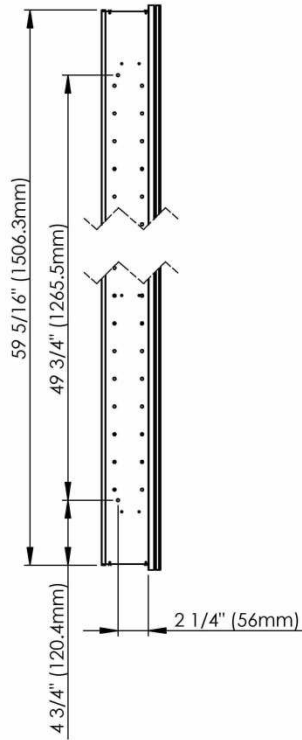

SIDLER® Tall

	(left-hand hinge)	(right-hand hinge)
Model#	1.804.014	1.804.024
Model	TL 1/15 1/4"-4"/L	TL 1/15 1/4"-4"/R

Including:

- Styling shelf incl. hairdryer holder and accessory hocks
- Silverlasting™, double sided mirror doors
- 5 Glass shelves
- Blum soft close hinges
- Mirrored interior
- Anodized aluminum body

Recessed

(Rough Opening 14 5/16" x 59 5/16")

Surface Mount

7626 Winston Street
Burnaby, BC V5A 2H4
CANADA

Phone: **604 415 2422**
Toll Free: **888 415 2422**
Fax: **604 415 2433**

info@sidler-international.com
www.sidler-international.com

SIDLER® Tall

	(left-hand hinge)	(right-hand hinge)
Model#	1.804.016	1.804.026
Model	TL 1/15 1/4"-6"/L	TL 1/15 1/4"-6"/R

Including:

- Styling shelf incl. hairdryer holder and accessory hocks
- Silverlasting™, double sided mirror doors
- 5 Glass shelves
- Blum soft close hinges
- Mirrored interior
- Anodized aluminum body

Recessed

(Rough Opening 14 5/16" x 59 5/16")

Surface Mount

7626 Winston Street
Burnaby, BC V5A 2H4
CANADA

Phone: 604 415 2422
Toll Free: 888 415 2422
Fax: 604 415 2433

info@sidler-international.com
www.sidler-international.com