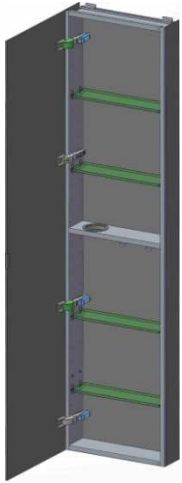

SIDLER® Tall

	(left-hand hinge)	(right-hand hinge)
Model#	1.804.014	1.804.024
Model	TL 1/15 1/4"-4"/L	TL 1/15 1/4"-4"/R

Including:

- Styling shelf incl. hairdryer holder and accessory hocks
- Silverlasting™, double sided mirror doors
- 5 Glass shelves
- Blum soft close hinges
- Mirrored interior
- Anodized aluminum body

Recessed

(Rough Opening 14 5/16" x 59 5/16")

Surface Mount

7626 Winston Street
Burnaby, BC V5A 2H4
CANADA

Phone: **604 415 2422**
Toll Free: **888 415 2422**
Fax: **604 415 2433**

info@sidler-international.com
www.sidler-international.com

SIDLER® Tall

	(left-hand hinge)	(right-hand hinge)
Model#	1.804.016	1.804.026
Model	TL 1/15 1/4"-6"/L	TL 1/15 1/4"-6"/R

Including:

- Styling shelf incl. hairdryer holder and accessory hocks
- Silverlasting™, double sided mirror doors
- 5 Glass shelves
- Blum soft close hinges
- Mirrored interior
- Anodized aluminum body

Recessed

(Rough Opening 14 5/16" x 59 5/16")

Surface Mount

7626 Winston Street
Burnaby, BC V5A 2H4
CANADA

Phone: 604 415 2422
Toll Free: 888 415 2422
Fax: 604 415 2433

info@sidler-international.com
www.sidler-international.com