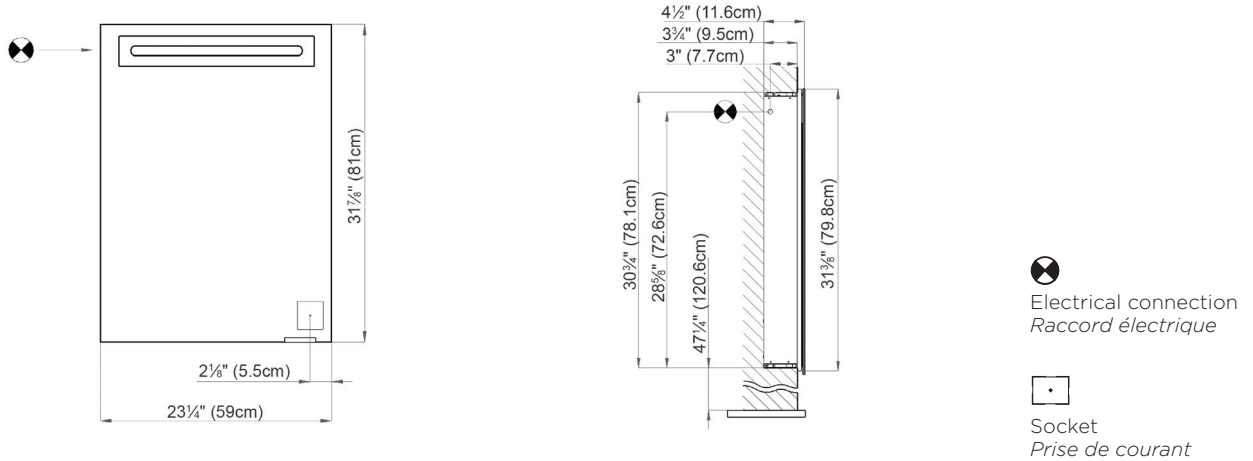

LED

SIDLER
is Leidenschaft

Mirror Cabinet
Armoire de toilette

LED 1/23 1/4"/L
SIDLER No.: 1.706.010

SIDLER International Ltd.
Made in Switzerland
Vancouver, BC
www.sidler-international.com

Recessed Application

Fastening hole below
Trous de fixation en bas

Fastening hole above
Trous de fixation en au-dessus

Rough opening: 30 3/4 x 22 1/2

- Aluminium case
- Hinge on the left
- LED strip 16W dimmable
- 1 socket
- 3 adjustable glass trays
- 1 cosmetic box, 1 cosmetic mirror

- Boîtier en aluminium*
- Charnière à gauche*
- LED bande 16W graduable*
- 1 prise*
- 3 étagères en verre réglables*
- 1 boîte cosmétique, 1 miroir à loupe*

Electrical installation shall be performed by a qualified licensed electrician

Electrical connection
Raccord électrique

Socket
Prise de courant

Fastening hole below
Trous de fixation en bas

Fastening hole above
Trous de fixation en au-dessus

Rough opening: 30 3/4 x 22 1/2

- Aluminum case
- Hinge on the right
- LED strip 16W dimmable
- 1 socket
- 3 adjustable glass trays
- 1 cosmetic box, 1 cosmetic mirror