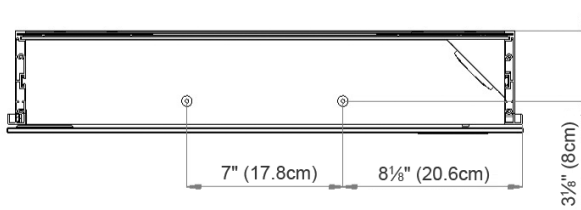

LED

SIDLER
is Leidenschaft

Mirror Cabinet
Armoire de toilette

LED 1/23 1/4"/L
SIDLER No.: 1.706.010

SIDLER International Ltd.
Made in Switzerland
Vancouver, BC
www.sidler-international.com

Recessed Application

Fastening hole below
Trous de fixation en bas

Fastening hole above
Trous de fixation en au-dessus

Rough opening: 30 3/4 x 22 1/2

- Aluminium case
- Hinge on the left
- LED strip 16W dimmable
- 1 socket
- 3 adjustable glass trays
- 1 cosmetic box, 1 cosmetic mirror

- Boîtier en aluminium*
- Charnière à gauche*
- LED bande 16W graduable*
- 1 prise*
- 3 étagères en verre réglables*
- 1 boîte cosmétique, 1 miroir à loupe*

Electrical installation shall be performed by a qualified licensed electrician

Des installations électriques doivent être faites par un électricien qualifié avec une licence

Surface Mount

The dimensions in centimetres/inches go with the reservation of the factory tolerance, later modifications if necessary as well as further possibilities of installation. The responsibility for consequences of incorrect and incomplete dimensions is out of question.