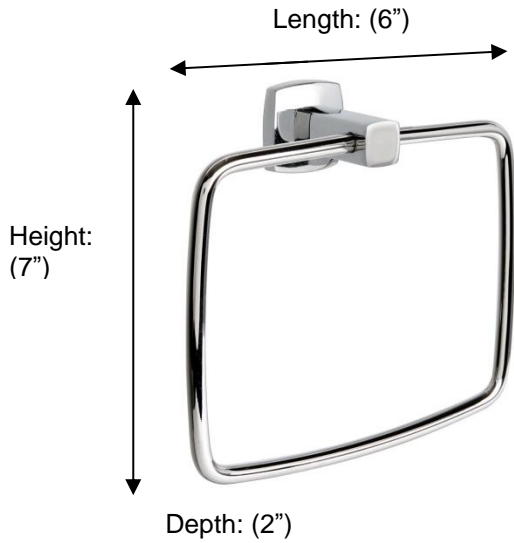

Miller
FINE BATHROOM INTERIORS **Denver**

M6405 Towel Ring

Description:
Towel Ring

Finishes:
CR – Chrome

Material:
Brass

Method of Attachment:
Direct to wall

Country of Origin:

United Kingdom