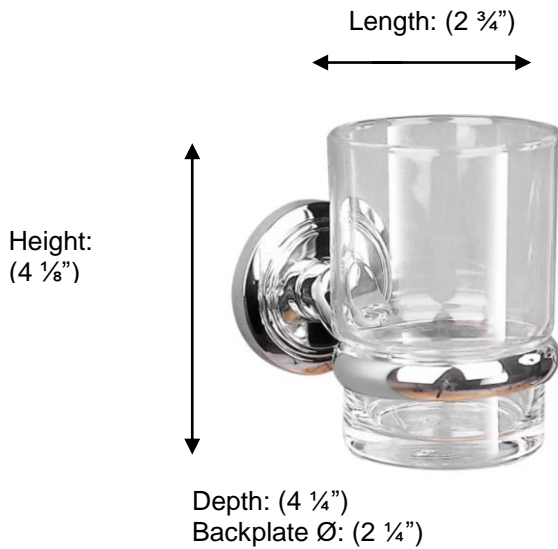

Miller
FINE BATHROOM INTERIORS **OSLO**

M8003 Tumbler Holder

Description:
Tumbler Holder

Finishes:
CR – Chrome
NI – Polished Nickel

Material:
Brass
Clear glass

Method of Attachment:
Direct to wall

Country of Origin: