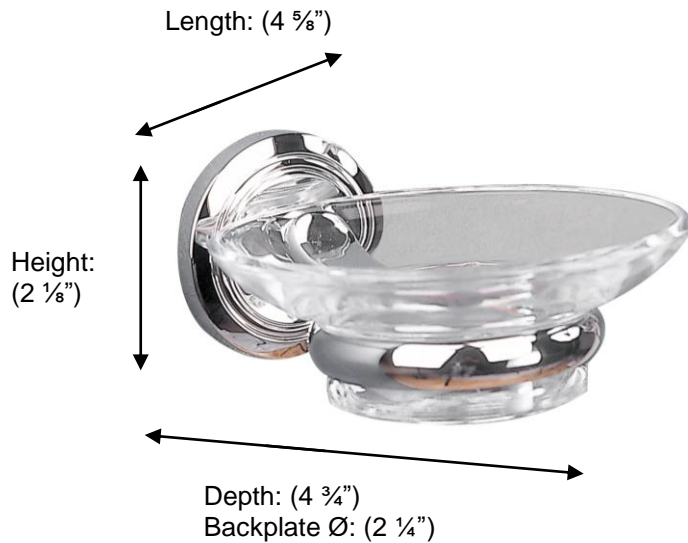

*Miller*  
FINE BATHROOM INTERIORS **OSLO**

**M8004 Soap Dish Holder**

**Description:**  
Soap Dish Holder

**Finishes:**  
CR – Chrome  
NI – Polished Nickel

**Material:**  
Brass  
Clear glass

**Method of Attachment:**  
Direct to wall

**Country of Origin:**

United Kingdom

All Dimensions are approximate