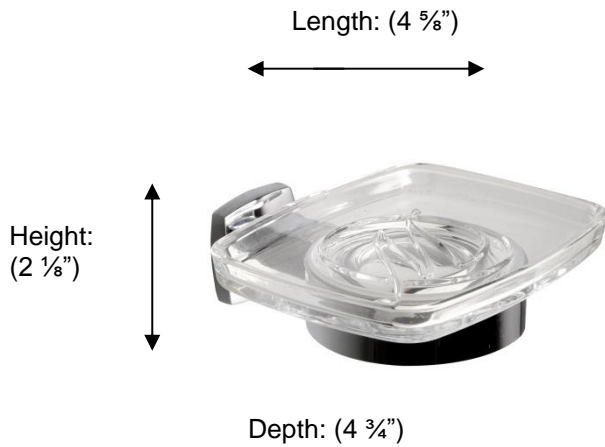

Miller
FINE BATHROOM INTERIORS **Denver**

M6404 Soap Dish Holder

Description:
Soap Dish Holder

Finishes:
CR – Chrome

Material:
Brass
Clear Glass

Method of Attachment:
Direct to wall

Country of Origin:

United Kingdom