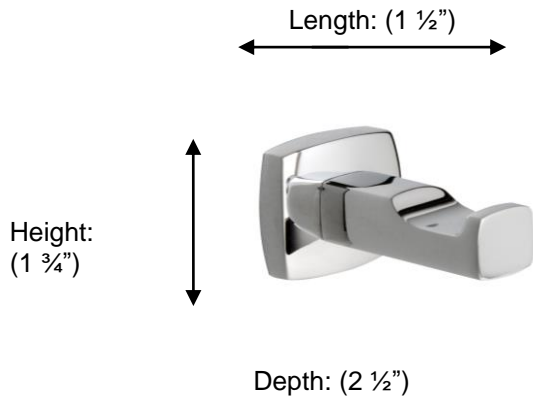

Miller
FINE BATHROOM INTERIORS **Denver**

M6411 Single Robe Hook

Description:
Single Robe Hook

Finishes:
CR – Chrome

Material:
Brass

Method of Attachment:
Direct to wall

Country of Origin:

United Kingdom