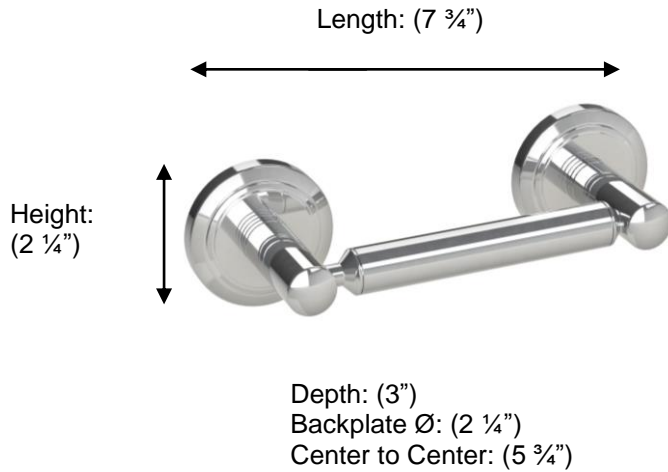

M8037 Double Post Toilet Roll Holder

Description:

Double Post Toilet Roll Holder

Finishes:

CR – Chrome

NI – Polished Nickel

Material:

Brass

Method of Attachment:

Direct to wall

Country of Origin:	United Kingdom
---------------------------	----------------