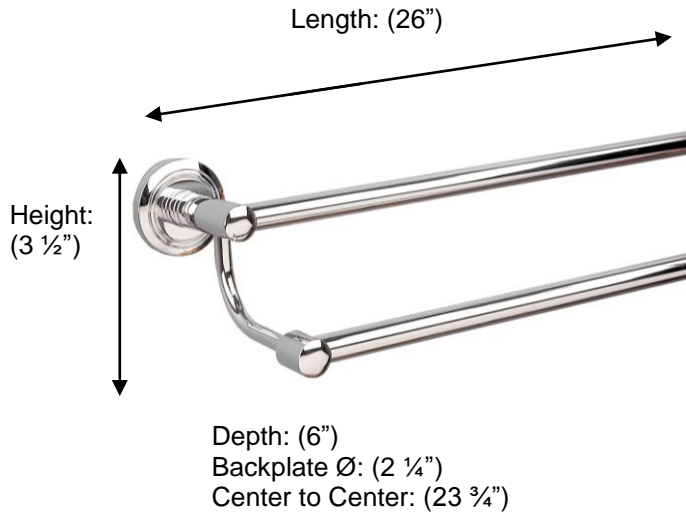

Miller
FINE BATHROOM INTERIORS **OSLO**

M8027 Double Towel Rail, 26"

Description:
Double Towel Rail, 26"

Finishes:
CR – Chrome
NI – Polished Nickel

Material:
Brass

Method of Attachment:
Direct to wall

Country of Origin:

United Kingdom

All Dimensions are approximate